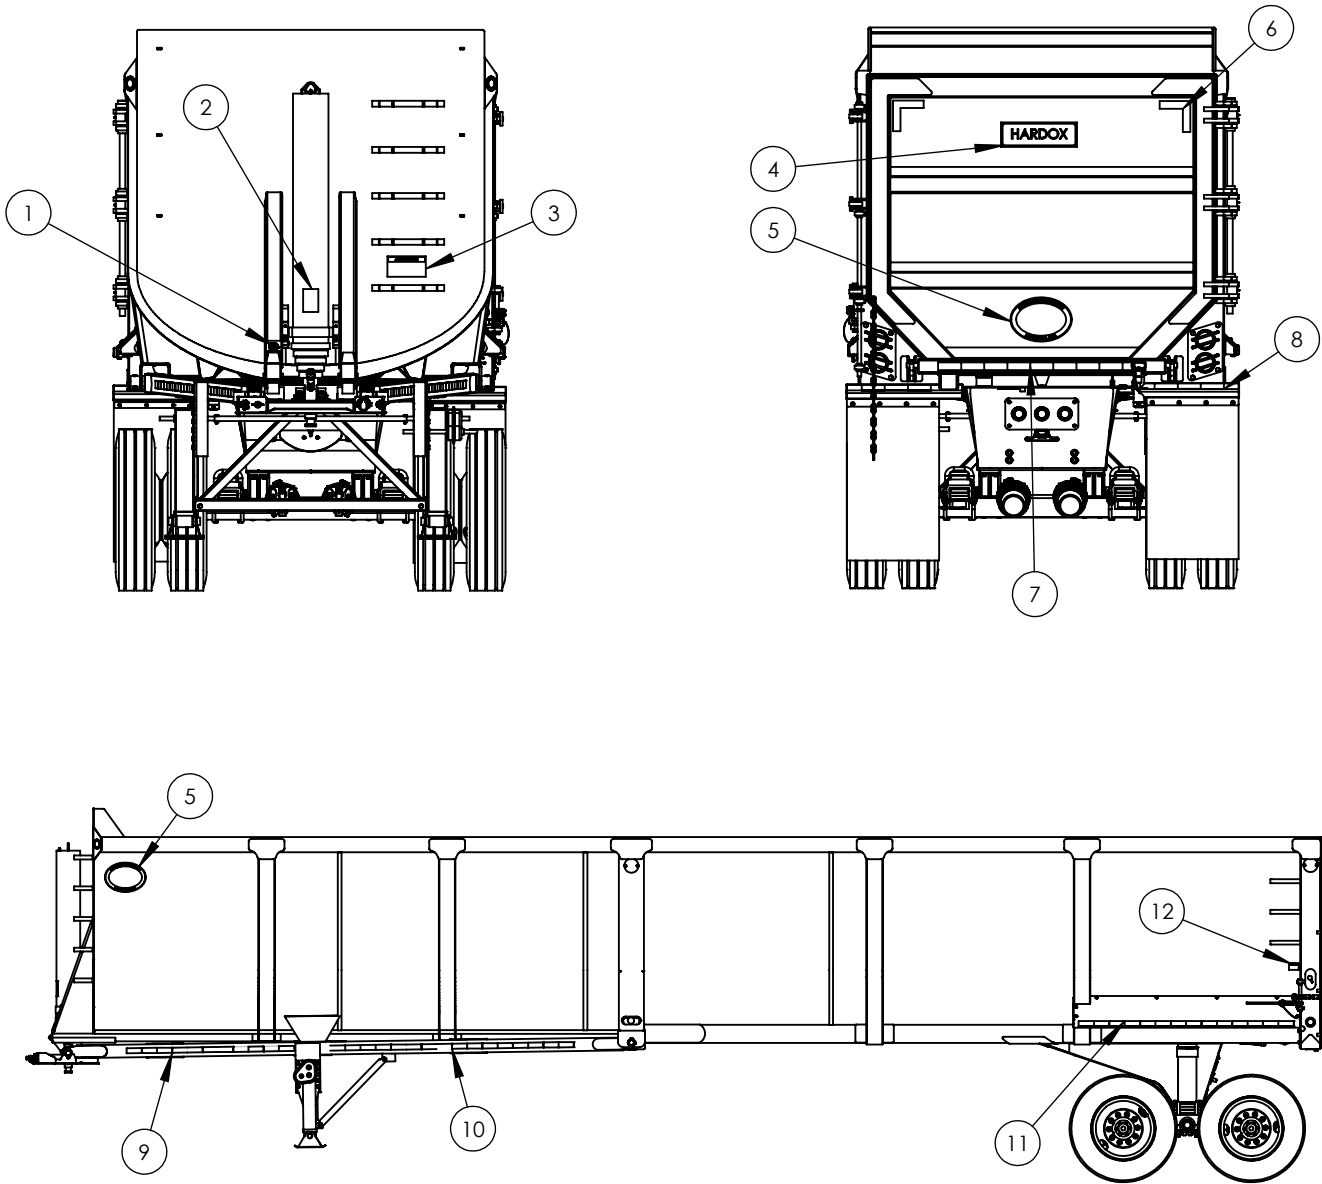

ITEM#	PART#	DESCRIPTION	QTY
1	BRK8144	AIR BRAKE ADDITIVE CAUTION DECAL	1
2		LIFT CYLINDER DECAL	1
3		ATTENTION DECAL	1
4		HARDOX DECAL	1
5		CONSTRUCTION TRAILER "ROCK MASTER" DECAL, BOTH SIDES	3
6	LTS40641	REFLECTIVE CONSPICUITY TAPE, WHITE ONLY RIGHT ANGLE, REAR DOOR	2
7	LTS41050-54	REFLECTIVE CONSPICUITY TAPE, RED AND WHITE, 54", REAR DOOR	1
8	LTS41050-18	REFLECTIVE CONSPICUITY TAPE, RED AND WHITE, 18", MUDFLAP BRACKETS	2
9	LTS41050-72	REFLECTIVE CONSPICUITY TAPE, RED AND WHITE, 72", DRAFT ARM SIDE	2
10	LTS41050-96	REFLECTIVE CONSPICUITY TAPE, RED AND WHITE, 96", DRAFT ARM SIDE	2
11	LTS41050-84	REFLECTIVE CONSPICUITY TAPE, RED AND WHITE, 84", REAR FENDER	2
12		ABS NOTICE DECAL, LEFT SIDE ONLY	1