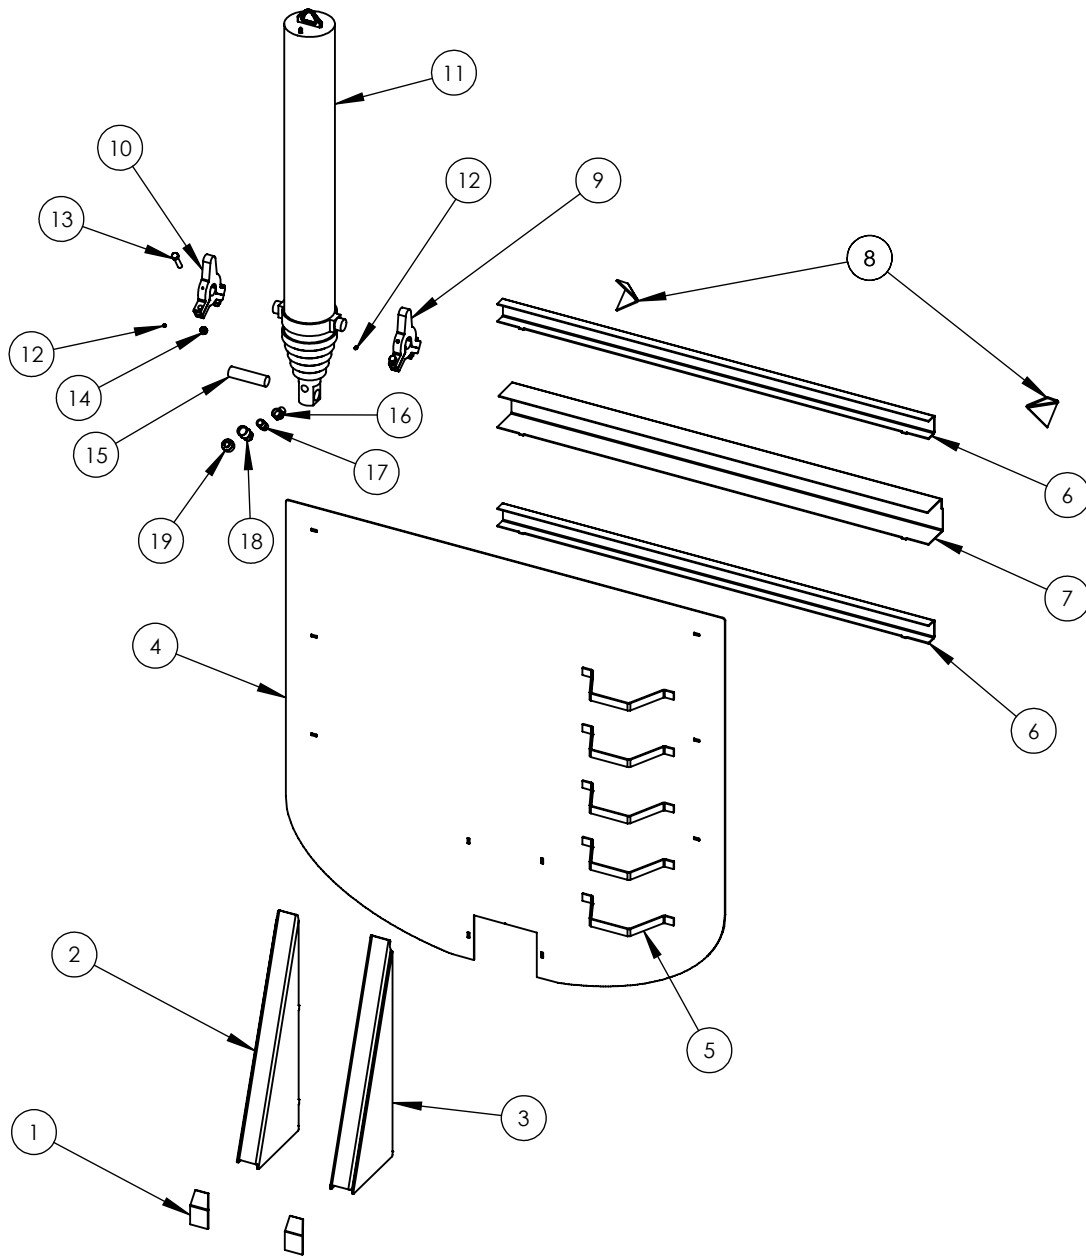

ITEM#	PART#	DESCRIPTION	QTY
1	1010178	CYLINDER MOUNT CHANNEL CAP	2
2	3010010	CYLINDER MOUNT CHANNEL, RIGHT	1
3	3010011	CYLINDER MOUNT CHANNEL, LEFT	1
4	1010181	NOSE PLATE	1
5	1010053	NOSE LADDER RUNG	5
6	1010183	SMALL INSIDE NOSE CHANNEL	2
7	1010184	LARGE INSIDE NOSE CHANNEL	1
8	1010130	INSIDE GUSSET	2
9	3010008	UPPER CYLINDER MOUNT, LEFT	1
10	3010009	UPPER CYLINDER MOUNT, RIGHT	1
11	HYD 85-499-280	CYLINDER	1
12	MIC80000	GREASE ZERK	3
13	N&B4890	BOLT, 3/4-10 UNC X 3.5" GR5	4
14	N&B51700	LOCKNUT, 3/4-10 UNC	4
15	1010182	CYLINDER PIN	1
16	HYD H3359X16	45 DEGREE MALE-FEMALE FITTING, 1" NPT	1
17	HYD H3069X16	1" NPT NIPPLE	1
18	HYD QDWC161	HYDRAULIC COUPLER	1
19	HYD QDDC161	CAP, HYDRAULIC COUPLER	1