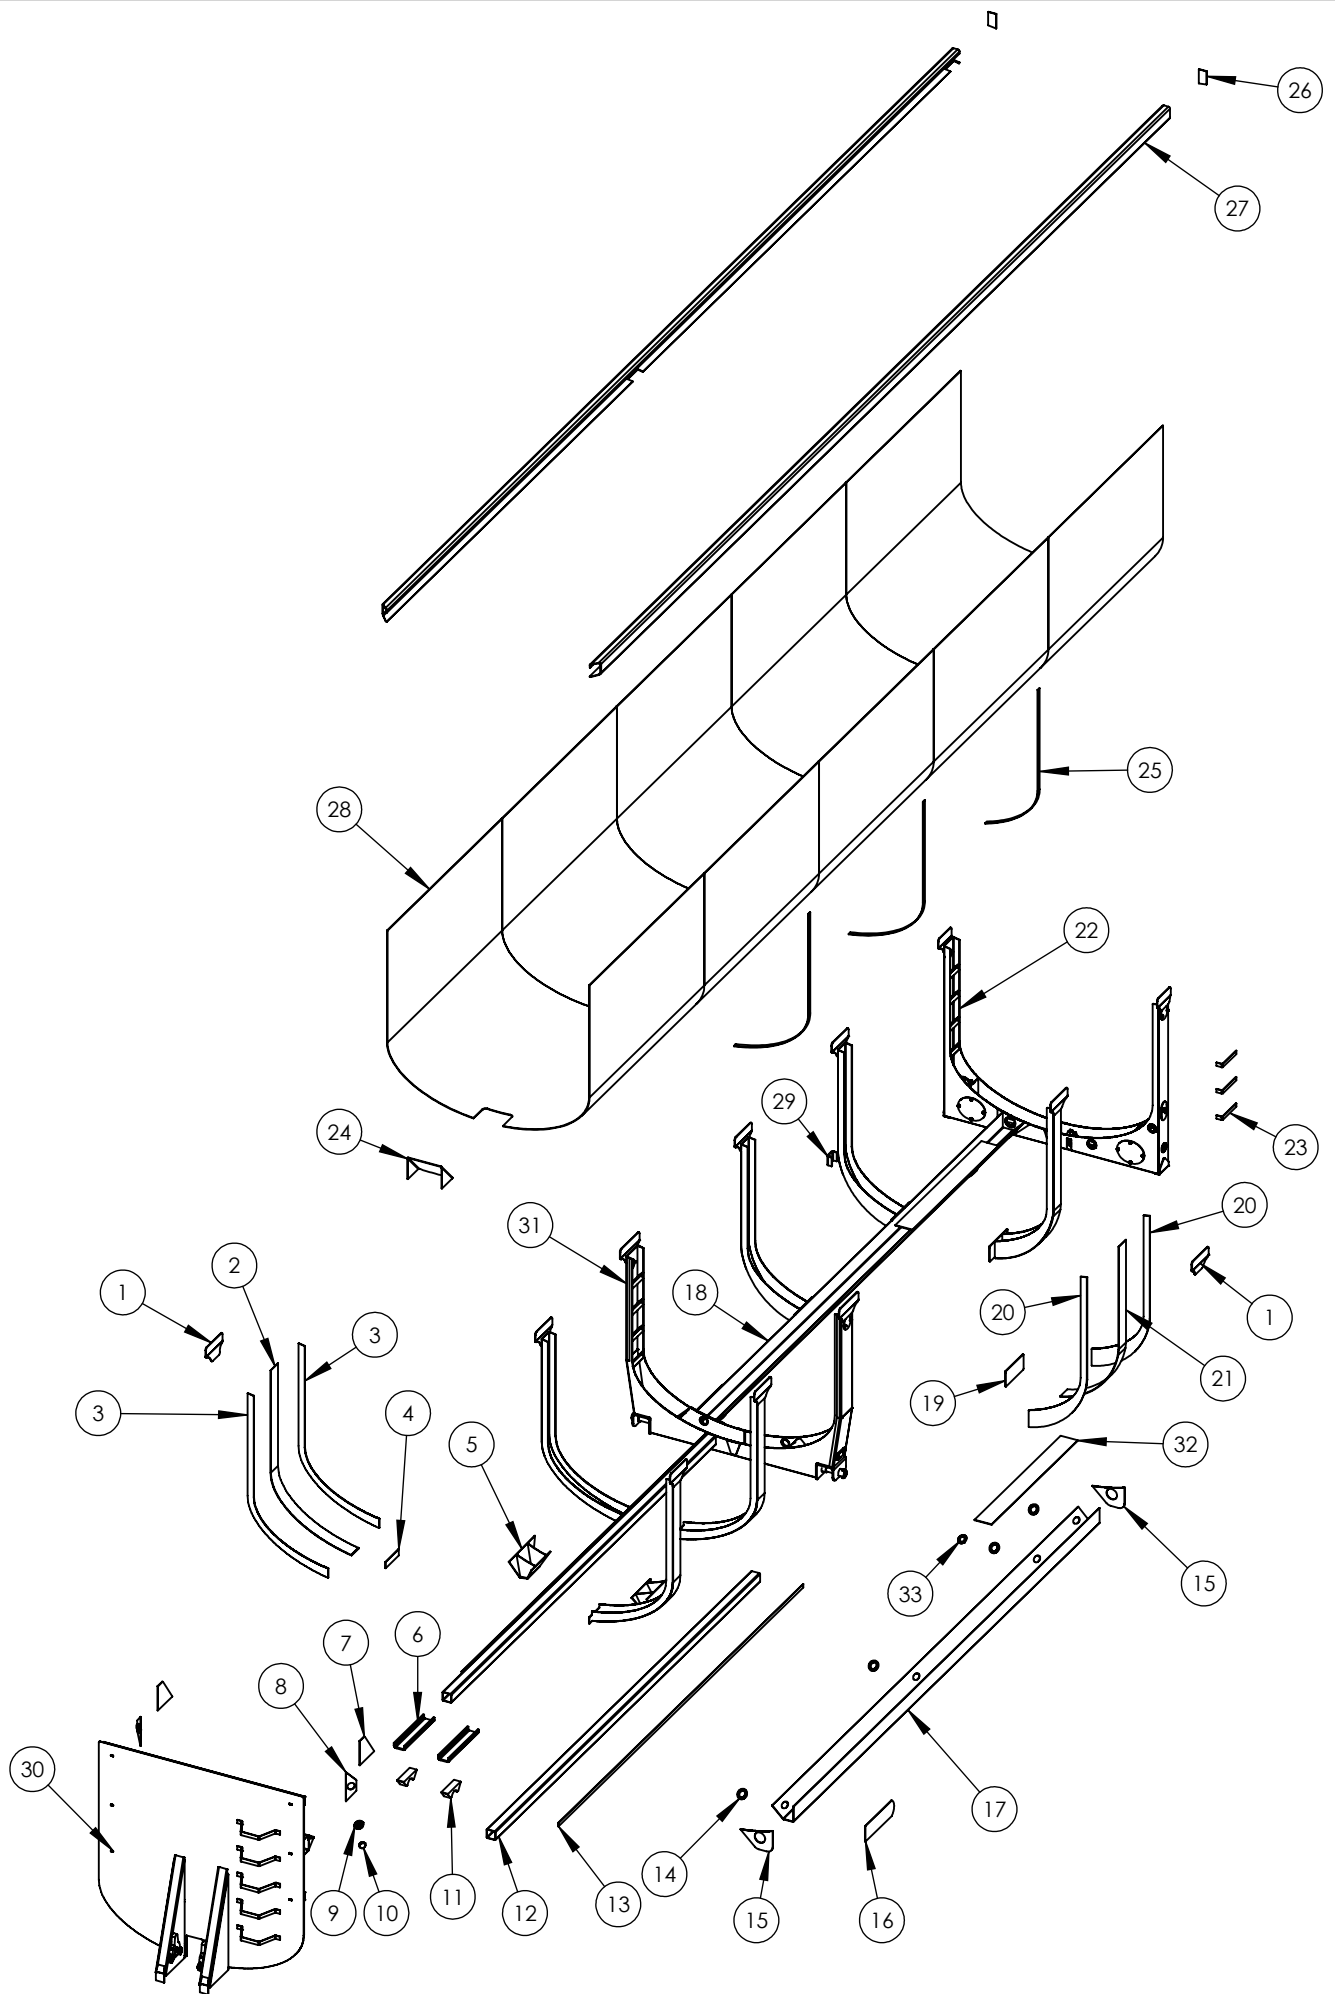

ITEM#	PART#	DESCRIPTION	QTY
1	1010151	INTERMEDIATE BODY BRACE GUSSET	8
2	1010152	FRONT INTERMEDIATE BODY BRACE COVER	4
3	1010154	FRONT INTERMEDIATE BODY BRACE SIDE	8
4	1010155	FRONT INTERMEDIATE BODY BRACE WELD PLATE	4
5	3010007	DRAFT ARM PEDESTAL	2
6	1010158	FRONT LONGITUDINAL FRAME REINFORCEMENT CHANNEL	2
7	1010159	NOSE/TOP RAIL GUSSET	2
8	1010160	TOP RAIL FRONT END CAP	2
9	LTS91410	FLUSH GROMMET, CLEARANCE LIGHT	2
10	LTS45813-3	CLEARANCE LIGHT, AMBER	2
11	1010161	DRAFT ARM CRADLE	2
12	1010162	FRONT LONGITUDINAL FRAME	2
13	1010163	FRONT LONGITUDINAL FRAME SIDE COVER	2
14	1010048	OVAL CUTOUT	8
15	1010164	REAR LONGITUDINAL FRAME WELD PLATE	4
16	1010165	REAR LONGITUDINAL FRAME SIDE WELD PLATE	2
17	1010166	REAR LONGITUDINAL FRAME, LEFT	1
18	1010167	REAR LONGITUDINAL FRAME, RIGHT	1
19	1010157	REAR INTERMEDIATE BODY BRACE WELD PLATE	4
20	1010156	REAR INTERMEDIATE BODY BRACE SIDE PLATE	8
21	1010153	REAR INTERMEDIATE BODY BRACE COVER	4
22		REAR BODY BRACE ASSEMBLY, SEE PAGE 12	
23	1010172	SIDE LADDER RUNG	3
24	1010168	DOGHOUSE COVER	1
25	1010169	TUB SECTION JOINT COVER STRAP	6
26	1010170	TOP RAIL REAR END CAP	2
27	1010173-XX	TOP RAIL, REPAIR SECTION SOLD BY THE FOOT (XX= FEET)	
28	1010174	TUB, SOLD BY 8' SECTION	
29	1010004	CHAIN LOCK	1
30		NOSE ASSEMBLY, SEE PAGE 10	
31		MIDDLE BODY BRACE ASSEMBLY, SEE PAGE 11	
32	1010171	LONGITUDINAL FRAME REINFORCEMENT	2
33	MICG3287-015000	3" GROMMET	2