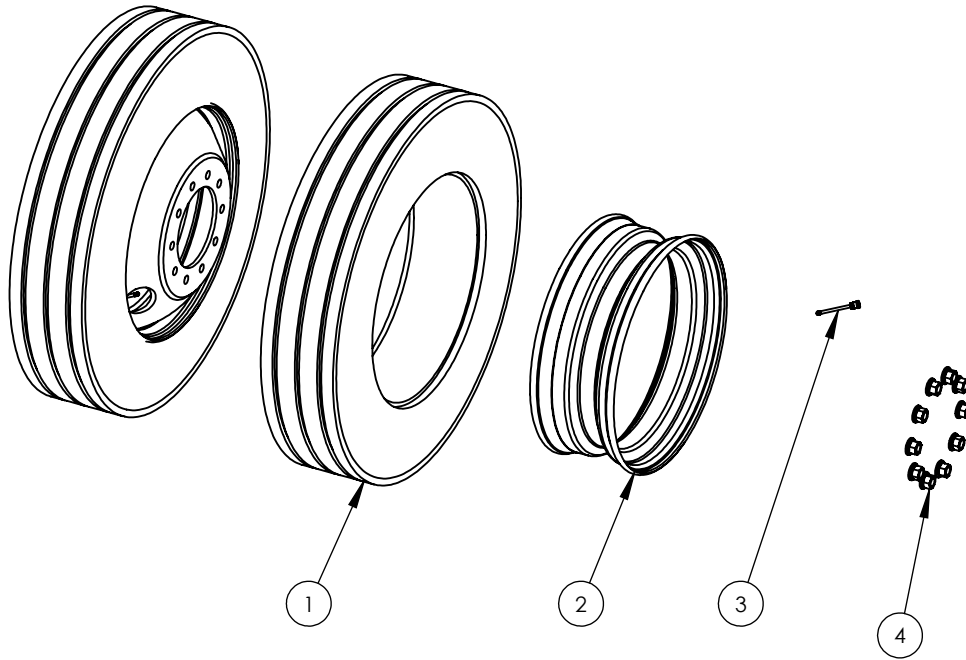

ITEM #	PART #	DESCRIPTION	QTY PER TRAILER
1		TIRE	8
2	WHL 28409PW	RIM	8
3	WHL TV 573	VALVESTEM	8
4	WHL3338	LUGNUT	40