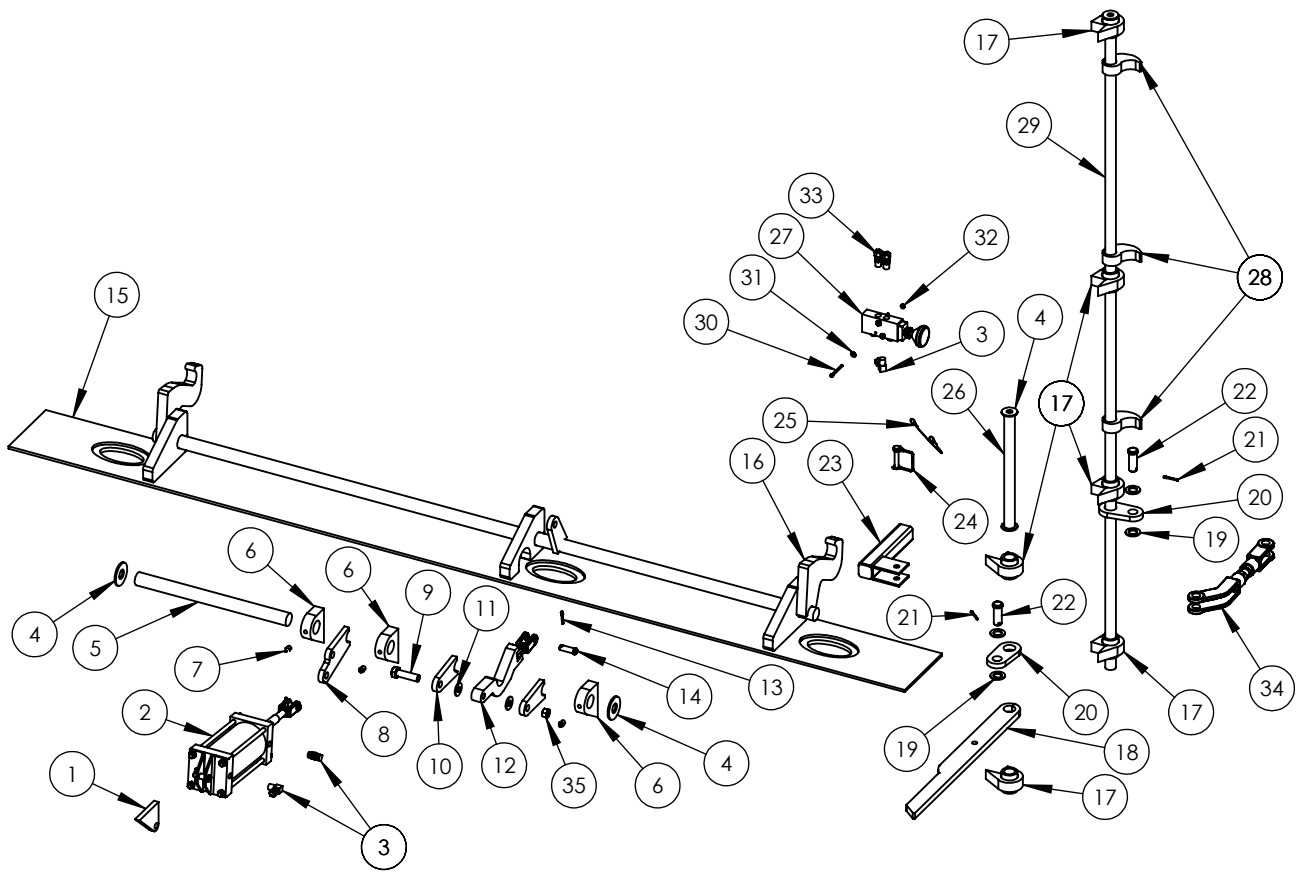

ITEM#	PART#	DESCRIPTION	QTY
1	1010239	BOTTOM LATCH CYLINDER MOUNT	1
2	MICC6057	BOTTOM LATCH CYLINDER	2
3	BRS969-6	RIGHT ANGLE COMPRESSION FITTING, 3/8" TUBING TO 1/4" NPT	3
4	N&B3700	FLAT WASHER, 3/4"	5
5	1010240	BOTTOM LATCH CAM SHAFT	1
6	1010139	BOTTOM LATCH CAM SHAFT PIVOT	3
7	MIC80000	GREASE ZERK	3
8	1010241	BOTTOM LATCH CYLINDER BAR	1
9	N&B4828	BOLT, 1/2"-13 UNC X 3"	1
10	1010242	BOTTOM LATCH CAM PLATE	2
11	N&B3550	FLAT WASHER, 1/2"	2
12	3010022	BOTTOM LATCH CONNECTOR BAR ASSEMBLY	1
13	MIC7206	COTTER PIN, 1/8"	1
14	MICB27081/27C	CLEVIS PIN, 1/2" X 1.5"	1
15	3010023	BOTTOM LATCH PLATE ASSEMBLY	1
16	1010138	BOTTOM LATCH HOOK	2
17	3010024	SIDE LATCH PIVOT	5
18	1010243	SIDE LATCH HANDLE	1
19	N&B62183	3/4" MACHINE BUSHING	4
20	1010244	SIDE LATCH CAM PLATE	2
21	MIC7260	COTTER PIN, 9/64"	2
22	MICHP34412	CLEVIS PIN, 3/4" X 2"	2
23	3010025	PIN BRACKET, SIDE LATCH HANDLE	1
24	TRP 1700526	LYNCH PIN, 3/8"	1
25	TRP 1100574	LYNCH PIN CABLE	1
26	1010245	SIDE LATCH HANDLE SHAFT	1
27	AIC BAV020	BOTTOM LATCH CONTROL VALVE	1
28	1010134	SIDE LATCH HOOK	3
29	3010026	SIDE LATCH SHAFT	1
30	N&B51210A	SOCKET HEAD SCREW, 8-32 X 2"	3
31	N&B12422	FLAT WASHER, #8	3
32	N&B51200	LOCKNUT, 8-32	3
33	BRS 968-6	COMPRESSION FITTING, 3/8" TUBING TO 1/4" NPT	2
34	3010027	SIDE LATCH CONNECTOR LINK	1
35	N&B51550	1/2-13 UNC LOCKNUT	1