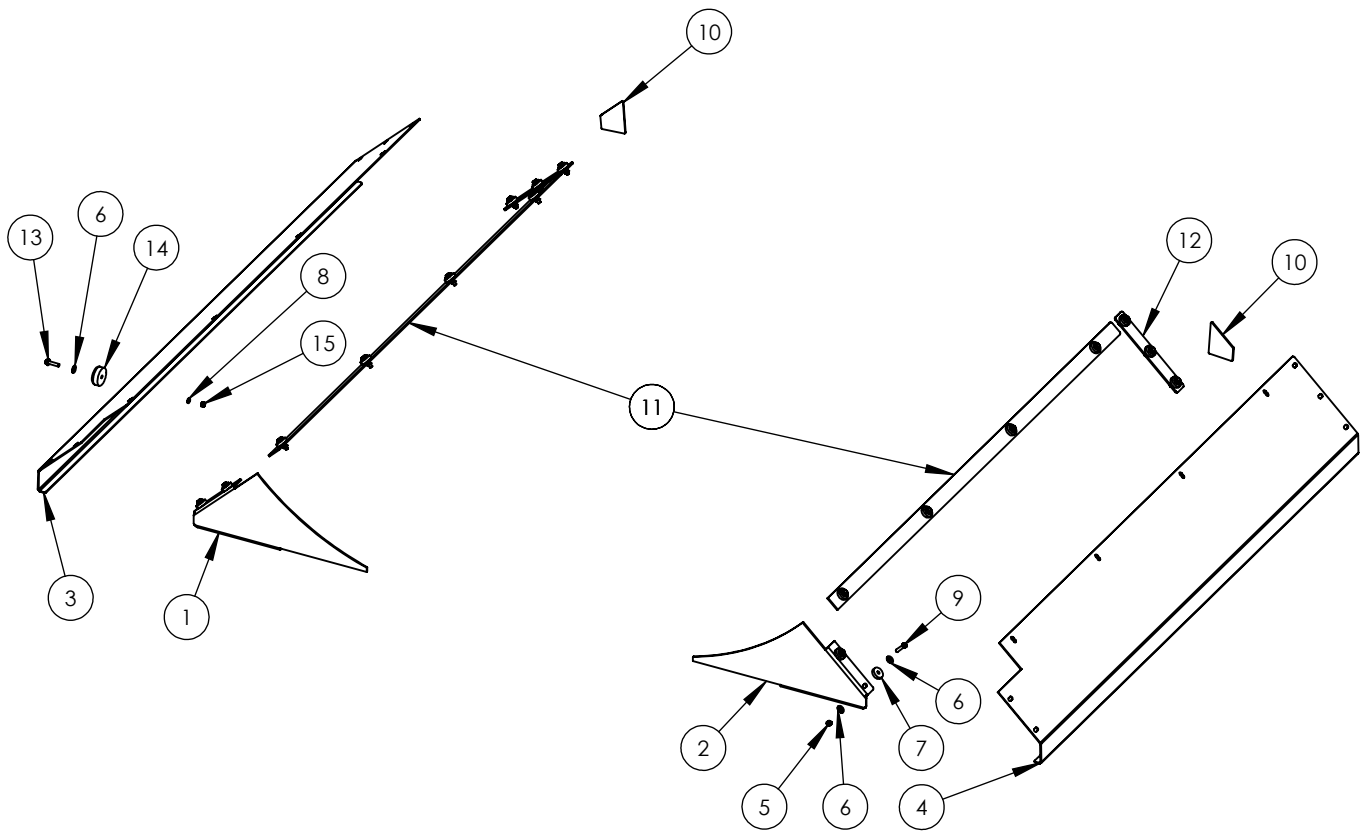

ITEM#	PART#	DESCRIPTION	QTY
1	1010283	RIGHT FRONT FENDER BRACKET	1
2	1010284	LEFT FRONT FENDER BRACKET	1
3	1010285	RIGHT FENDER	1
4	1010286	LEFT FENDER	1
5	N&B51450	LOCKNUT, 3/8-16 UNC	18
6	N&B3450	FLAT WASHER, 3/8"	37
7	MIC LC0237-044001	RUBBER WASHER	18
8	N&B5450	LOCKWASHER, 3/8"	1
9	N&B4789	BOLT, 3/8-16 UNC X 1.5"	18
10	1010287	REAR FENDER BRACKET GUSSET	2
11	1010288	MIDDLE FENDER BRACKET	2
12	1010289	REAR FENDER BRACKET	2
13	N&B94883	BOLT, 3/8-16 UNC X 1.5" WASHER HEAD SLOTTED	1
14	MIC B1001	RUBBER BUMPER	1
15	N&B1450	NUT, 3/8-16 UNC	1