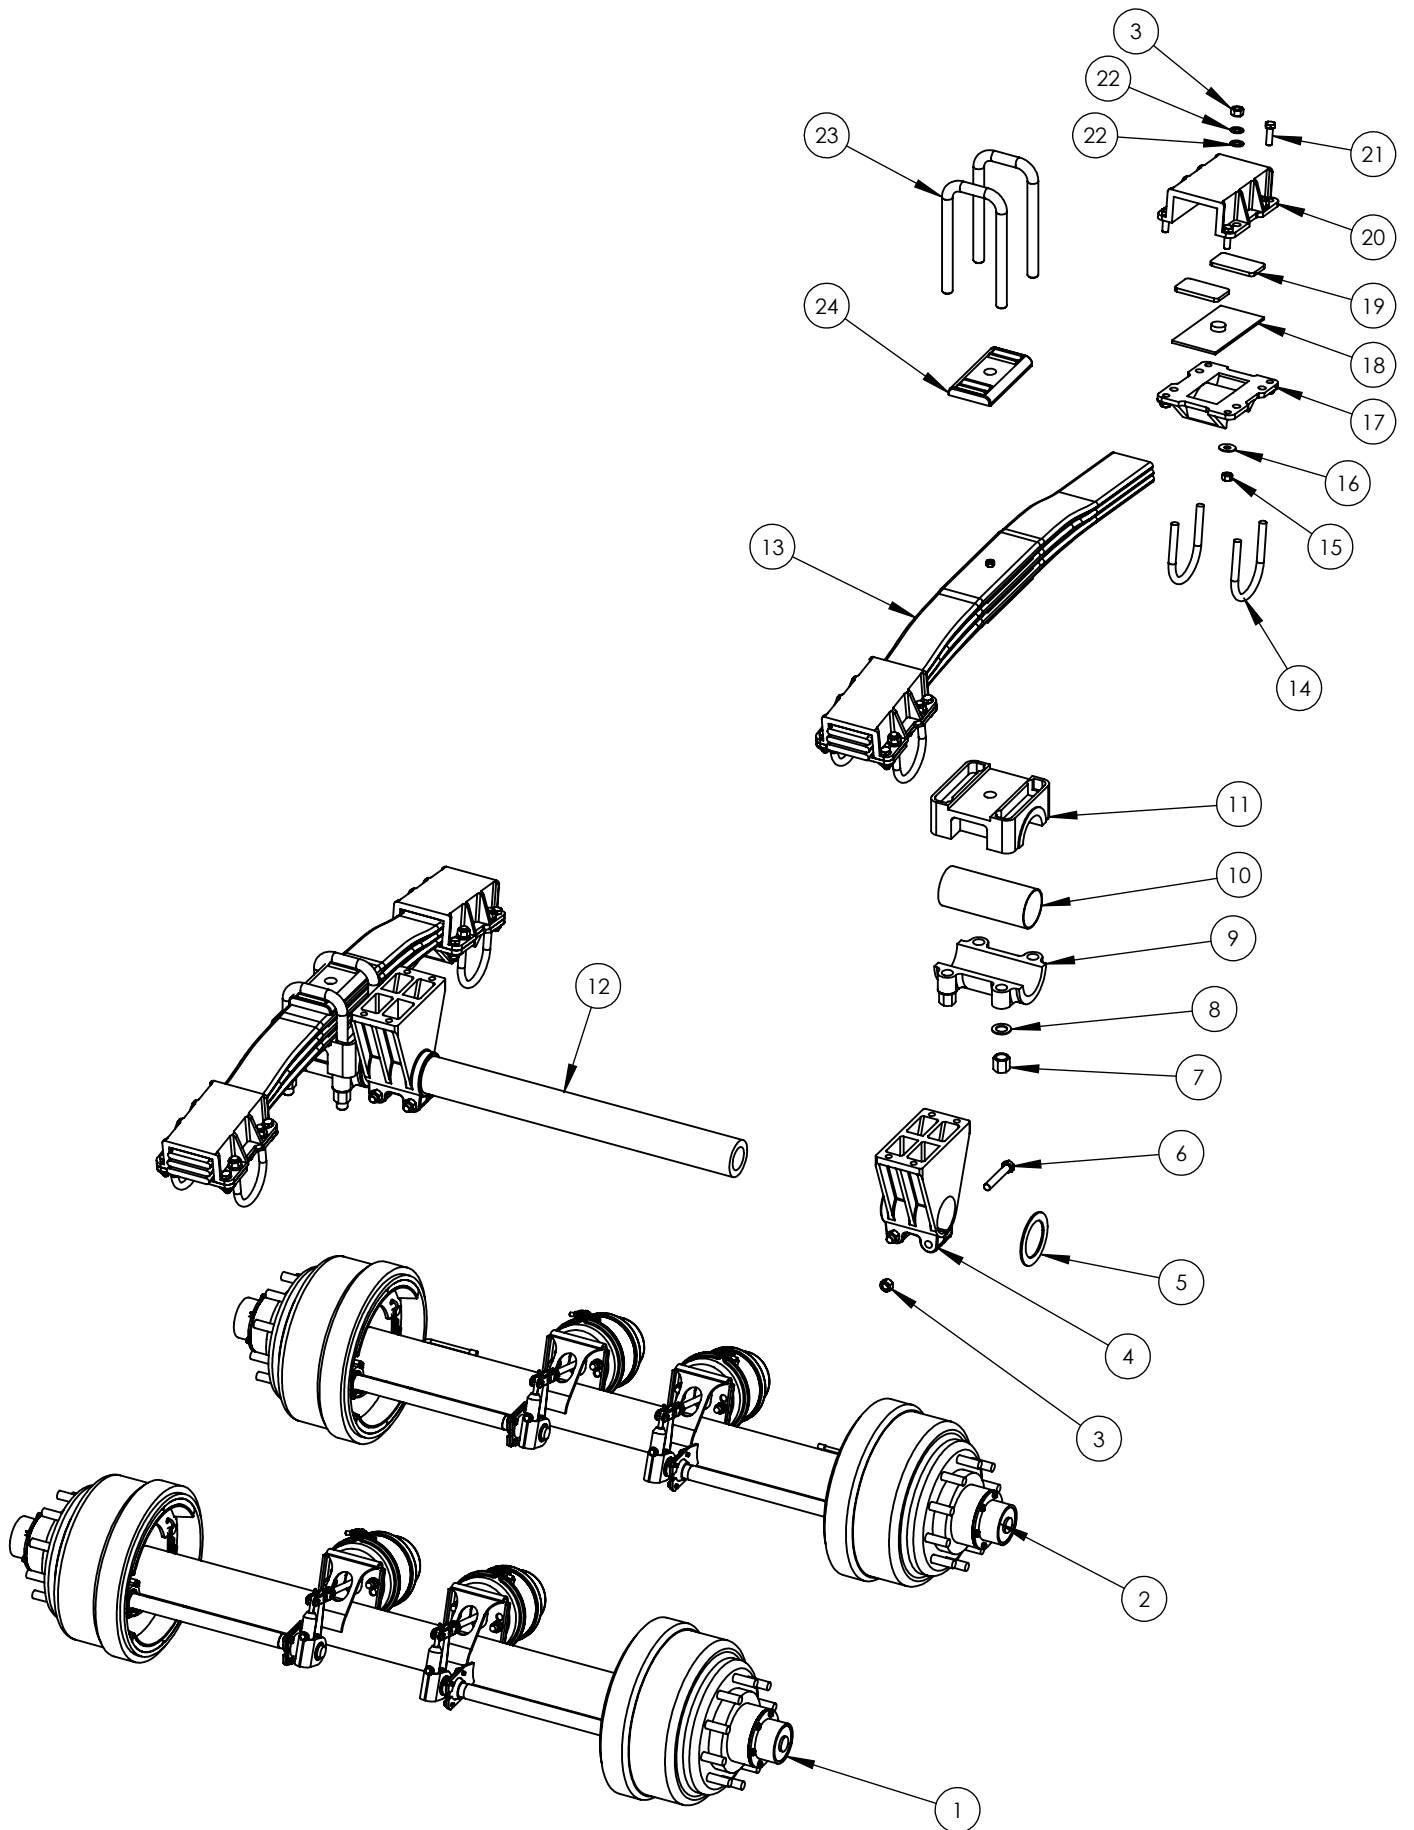

Thanks for choosing Construction Trailer Specialists, Inc., we manufacture a line of trailers in a size to fit your needs.

-End dump trailers in Half Round or Elliptical configurations available Frameless, Quarter Frame or Full Frame. Elliptical scrap/demo trailers available in lengths from 22 to 40 ft, with 46-100 inch sides.

ITEM #	PART #	DESCRIPTION	QTY PER AXLE
1	N&B4769	BOLT, 5/16-18 UNC X 3/4"	12
2	N&B5400	LOCK WASHER, 5/16"	12
3	AXL3404009	HUBCAP, INCLUDES ITEM 4	2
4		HUBCAP GASKET	2
5	AXLCS3301	WHEEL BEARING JAM NUT	2
7	AXLCS3303	WHEEL BEARING LOCK WASHER	2
8	AXLCS3300	WHEEL BEARING ADJUSTING NUT	2
9	AXL212049	OUTER WHEEL BEARING	2
10	AXL123365	BRAKE DRUM	2
11	AXL15984ABS	HUB WITH ABS TOOTH WHEEL (REAR AXLE ONLY)	2
11A	AXL15984	HUB WITHOUT ABS TOOTH WHEEL (FRONT AXLE ONLY)	2
12	AXLNB3266	WHEEL STUD	20
13	AXL218248	INNER WHEEL BEARING	2
14	AXL3070743	WHEEL BEARING SEAL	2
	AXLCSK1040	CAM BUSHING KIT, ITEMS 15-22, 24, 25	2
15		WASHER	4
16		SEAL	4
17		CAMSHAFT BUSHING, OUTER	2
18		SNAP RING	2
19		BOLT	8
20		CAMSHAFT BUSHING, INNER	2
21		BOLT	8
22		WASHER	2
23	AXLR801073	SLACK ADJUSTER ASSEMBLY	2
24		WASHER	2
25		SNAP RING	2
27	AXLCAM156L	CAMSHAFT, LEFT	1
28	AXLCAM156R	CAMSHAFT, RIGHT	1
29	BRK4410328080	ABS SENSOR (REAR AXLE ONLY)	2
	AXL4515Q200KIT	BRAKE KIT, ITEMS 30-36	2
30		BRAKE SHOE	4
31		BRAKE SHOE RETURN SPRING	2
32		PIN, BRAKE SHOE RETURN SPRING	4
33		BRAKE SHOE ROLLER	4
34		RETAINER, BRAKE SHOE ROLLER	4
35		ANCHOR PIN	4
36		BRAKE SHOE RETAINING SPRING	4
37	BRK3030GTS	AIR CHAMBER	2