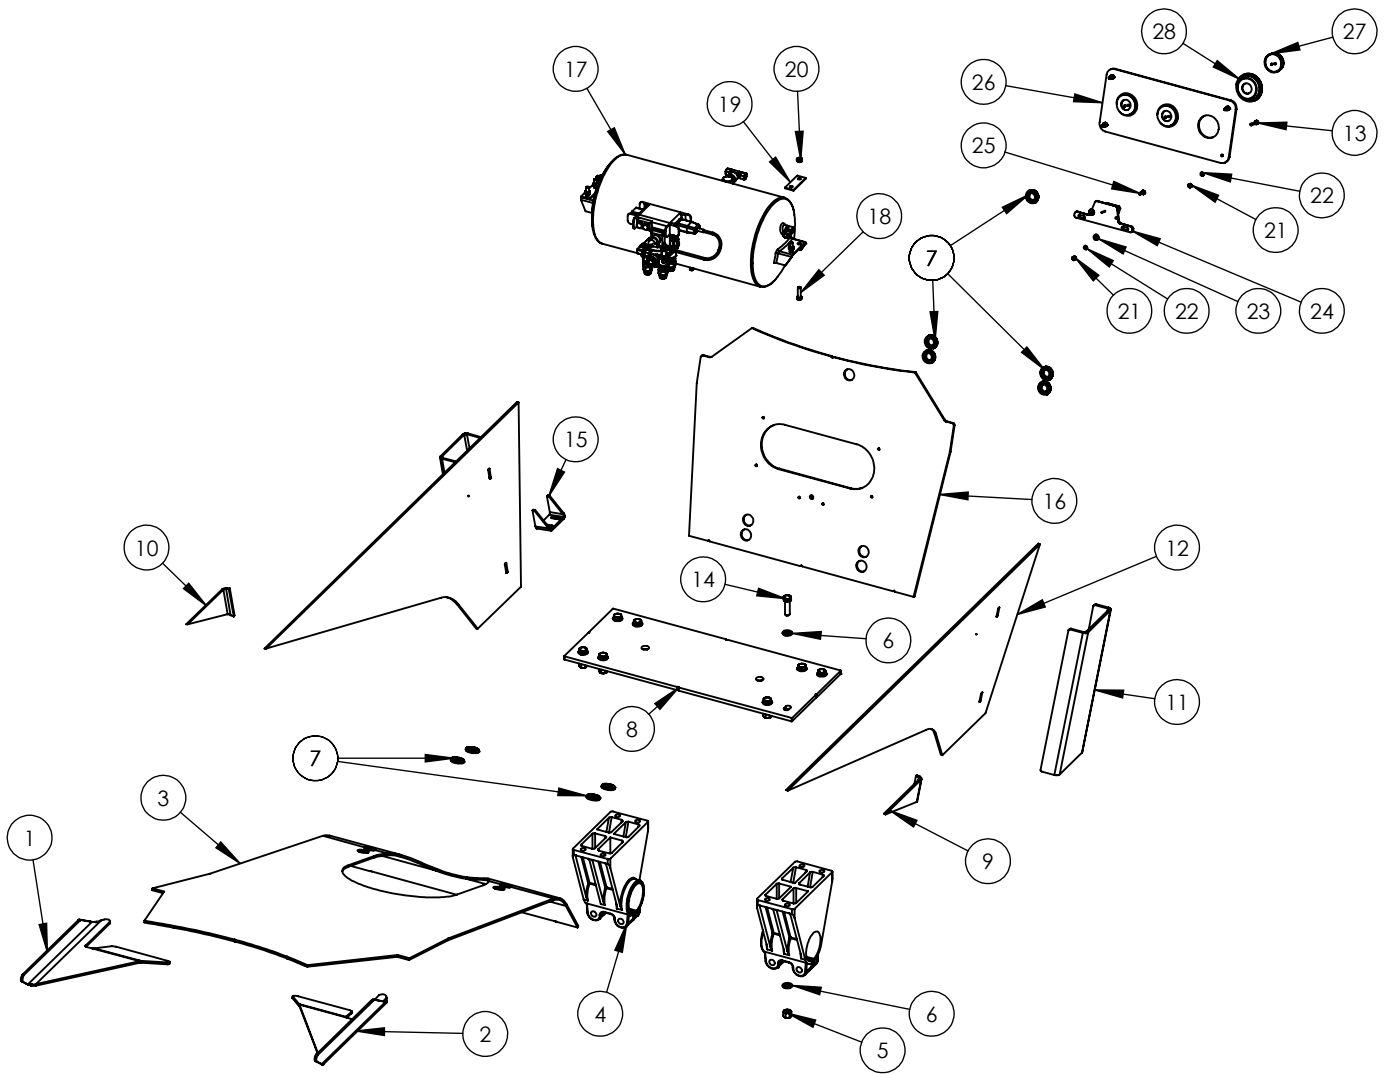

ITEM#	PART#	DESCRIPTION	QTY
1	1010140	BOGEY POD/LONGITUDINAL FRAME BRACE, RIGHT	1
2	1010141	BOGEY POD/LONGITUDINAL FRAME BRACE, LEFT	1
3	1010142	BOGEY POD FRONT PLATE	1
4	SUS897-01	SUSPENSION TRUNION HANGER	2
5	N&B51650	LOCKNUT, 5/8-11 UNC	8
6	N&B4650	5/8" MACHINE BUSHING	16
7	MIC9600K51	1" GROMMET	9
8	1010143	BOGEY POD BOTTOM PLATE	1
9	1010144	BOGEY POD CORNER GUSSET, LEFT	1
10	1010145	BOGEY POD CORNER GUSSET, RIGHT	1
11	1010146	BOGEY POD BRACE CHANNEL	2
12	1010147	BOGEY POD SIDE PLATE	2
13	N&B4755	BOLT, 1/4-20 UNC X 1.5"	4
14	N&B1666	BOLT, 5/8-11 UNC X 2.25" GR5	8
15	1010148	AIRTANK BRACKET	2
16	1010149	BOGEY POD REAR PLATE	1
17		AIRTANK ASSEMBLY, SEE PAGE 20-21	
18	N&B4789	BOLT, 3/8-16 UNC X 1.5"	4
19	AIC220TMP	AIRTANK MOUNTING PAD	2
20	N&B1450	NUT, 3/8-16 UNC	4
21	N&B1350	NUT, 1/4-20 UNC	6
22	N&B5350	LOCKWASHER, 1/4"	6
23	N&B3350	FLATWASHER, 1/4"	2
24	LTS M 436B	LICENSE PLATE BRACKET	1
25	N&B4753	BOLT, 1/4-20 UNC X 1"	2
26	1010150	BOGEY POD REAR COVER PLATE	1
27	LTS45812-3	CLEARANCE LIGHT, RED	3
28	LTS91410	FLUSH GROMMET, CLEARANCE LIGHT	3