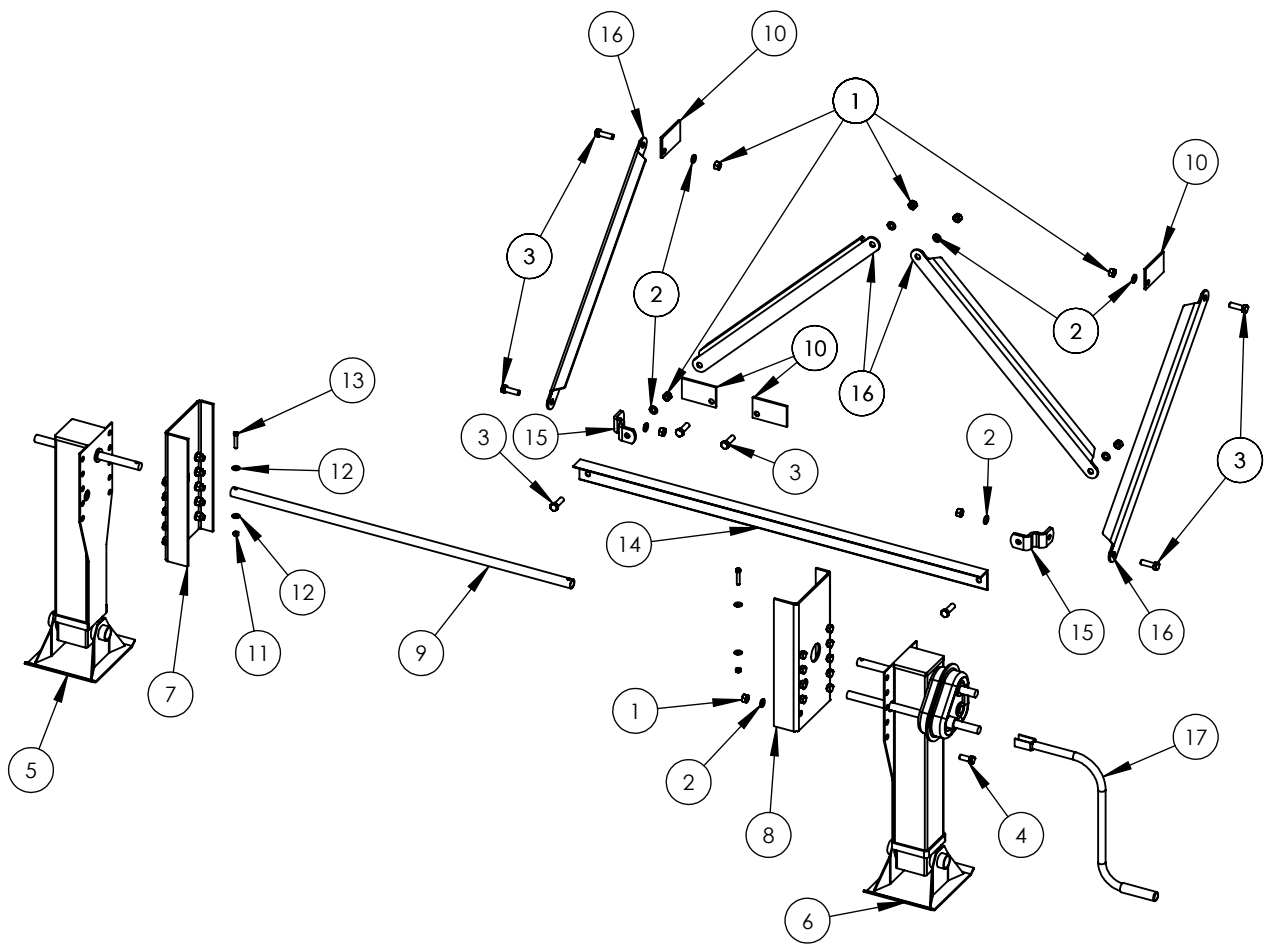

ITEM#	PART#	DESCRIPTION	QTY
1	N&B1650	NUT, 5/8-11 UNC	28
2	N&B5650	LOCKWASHER, 5/8"	28
3	N&B4864	BOLT, 5/8-11 UNC X 2"	8
4	N&B4862	BOLT, 5/8-11 UNC X 1.5"	20
5	MIC LG5001-70	LANDING GEAR LEG, RIGHT	1
6	MIC LG5001-72	LANDING GEAR LEG, LEFT	1
7	1010259	LANDING GEAR BRACKET, RIGHT	1
8	1010258	LANDING GEAR BRACKET, LEFT	1
9	1010282	LANDING GEAR SHAFT	1
10	1010256	LANDING GEAR BRACE TAB	1
11	N&B51450	LOCKNUT, 3/8-16 UNC	2
12	N&B3450	FLAT WASHER, 3/8"	4
13	N&B4791	BOLT, 3/8-16 UNC X 2"	2
14	1010281	CROSS BRACE	1
15		W BRACKET (INCLUDED WITH LEGS)	2
16	1010280	ANGLE BRACE	4
17	MIC LG03-211H	LANDING GEAR CRANK HANDLE	1