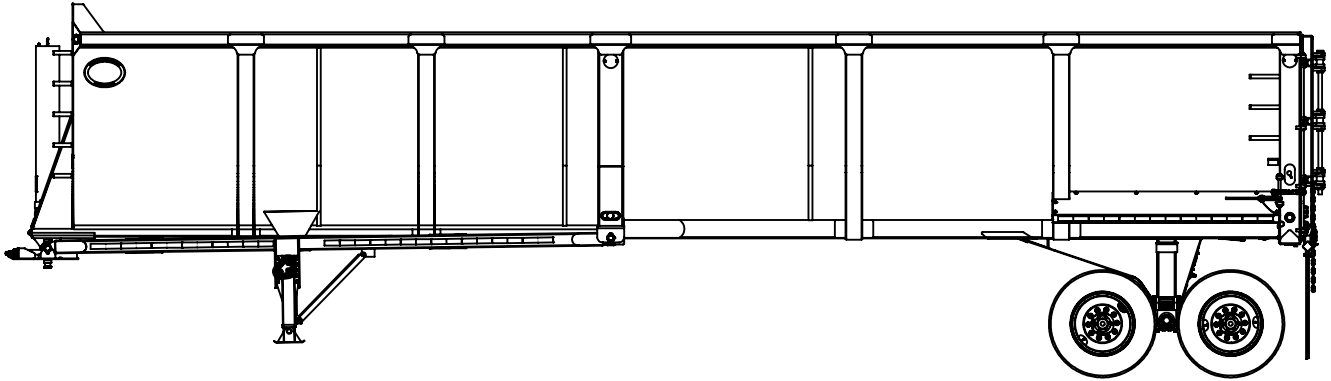

TABLE OF CONTENTS

SECTION	DESCRIPTION	PAGE
1	SUSPENSION AND WHEELS	2-7
	BRAKES	2-3
	SUSPENSION	4-5
	WHEELS	6
	SUSPENSION BOGEY POD	7
2	TRAILER BODY/STRUCTURE	8-13
	MAIN BODY	8-9
	BODY FRONT	10
	MIDDLE BODY BRACE	11
	REAR BODY BRACE	12-13
3	REAR DOOR AND LATCHES	14-16
	REAR DOOR	14-15
	REAR DOOR SIDE AND BOTTOM LATCHES	16
4	DRAFT ARM AND FIFTH WHEEL	17-18
	DRAFT ARM	17
	FIFTH WHEEL	18
5	WIRING	19
6	PLUMBING	20-21
7	MISC COMPONENTS	22-25
	LANDING GEAR	22
	MUDFLAPS	23
	FENDERS	24
	DECALS	25