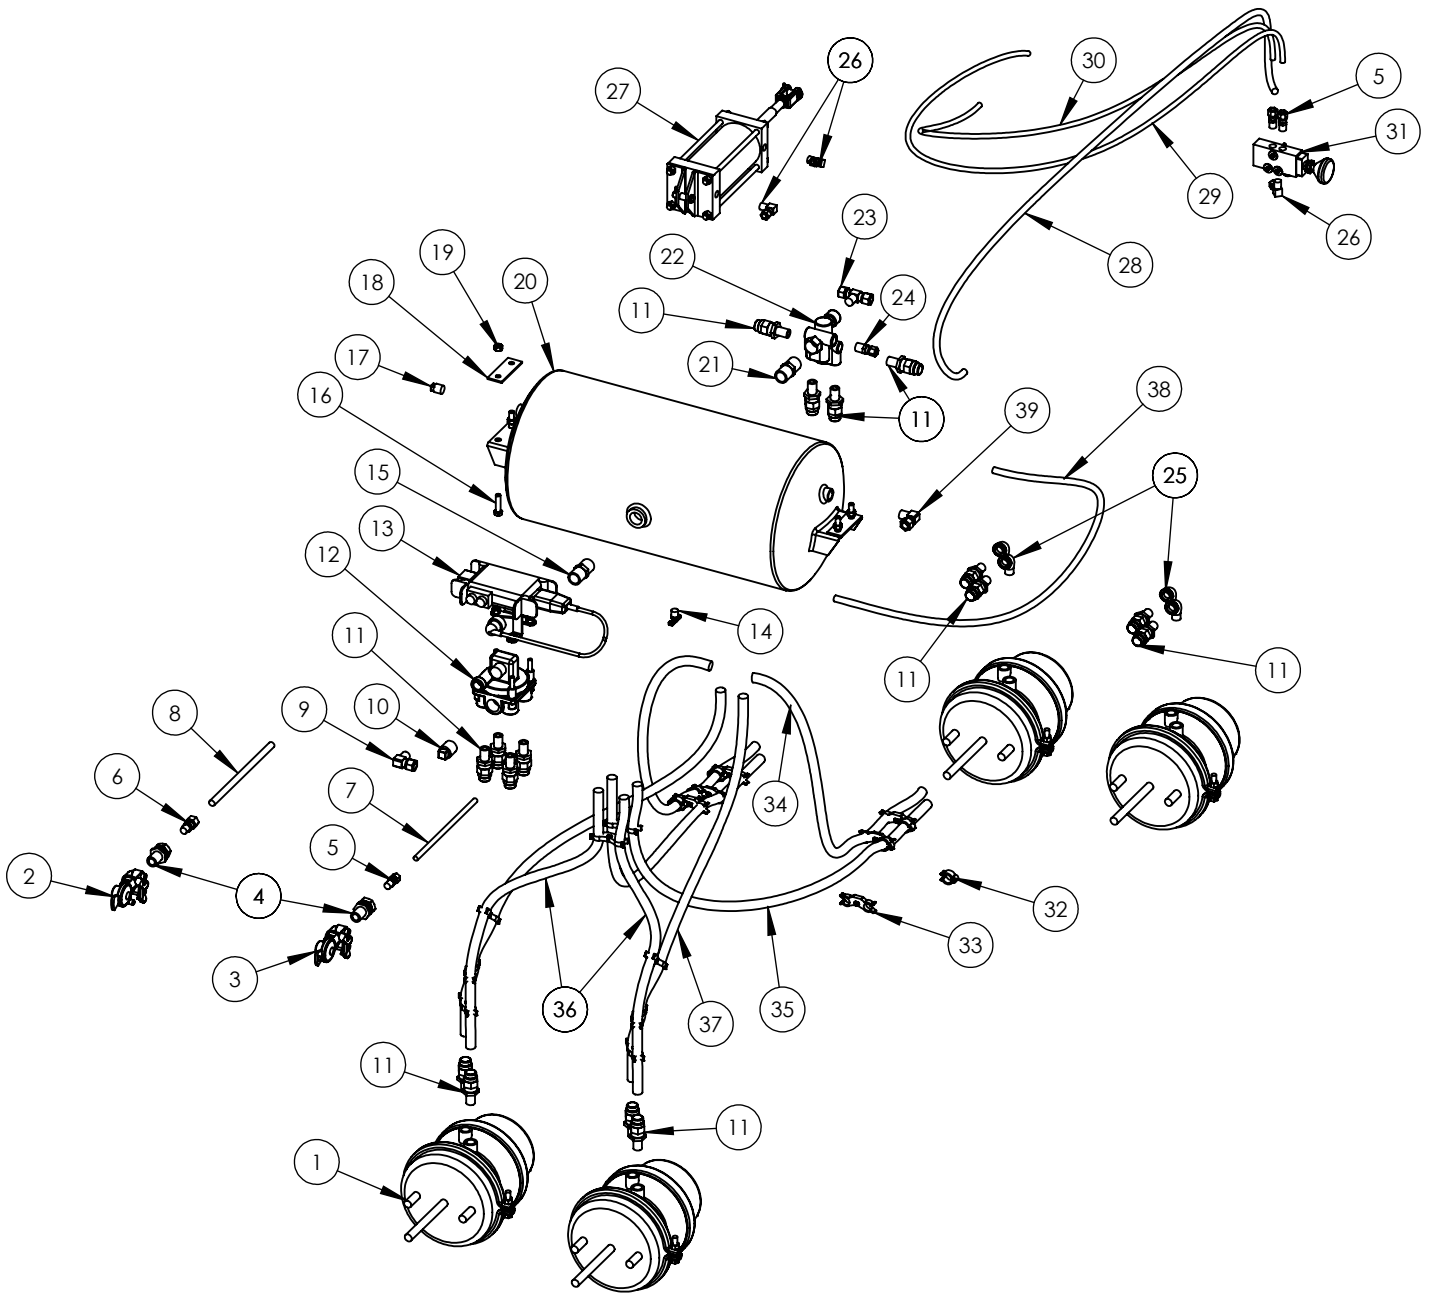

ITEM#	PART#	DESCRTIPTION	QTY
1	BRK3030GTS	BRAKE AIR CHAMBER	4
2	AICGH015	GLADHAND COUPLER, SERVICE	1
3	AICGH016	GLADHAND COUPLER, EMERGENCY	1
4	AIC55612	BULKHEAD CONNECTOR WITH WASHER AND NUT	2
5	BRS968-6	COMPRESSION FITTING, 3/8" TUBING -1/4"NPT	3
6	BRS968-8-4	COMPRESSION FITTING, 1/2" TUBING-1/4"NPT	1
7	AIC6-500RD-600	3/8" AIRLINE, EMERGENCY SUPPLY LINE	1
8	AIC8-500BU-600	1/2" AIRLINE, SERVICE SUPPLY LINE	1
9	BRS969-8	RIGHT ANGLE COMPRESSION FITTING, 1/2" TUBING-3/8"NPT	1
10	PFT71452	PIPE PLUG, 3/4" NPT	1
11	AIC883838	3/8" AIRLINE FITTING, 3/8"NPT	16
12	BRK4721950330	SERVICE VALVE	1
13	BRK4005001010	ECU, VALVE ASSEMBLY	1
14	BRS145	DRAIN VALVE, 1/4"NPT	1
15	PFT73325-12SV	NIPPLE, 3/4" NPT	1
16	N&B4789	BOLT, 3/8-16 UNC X 1.5"	4
17	PFT71450	PIPE PLUG, 3/8"NPT	1
18	AIC220TMP	AIRTANK MOUNTING PAD	2
19	N&B1450	NUT, 3/8-16 UNC	4
20	AICHT-1279	BRAKE AIRTANK	1
21	PFT73325-12-8SV	NIPPLE, 3/4"NPT-1/2"NPT	1
22	BRK110800	EMERGENCY VALVE	1
23	BRS972-8	TEE COMPRESSION FITTING, 1/2 TUBING (2X)-3/8"NPT	1
24	BRS968-6-6	COMPRESSION FITTING, 3/8" TUBING-3/8"NPT	1
25	PFT71426	STREET EL, 3/8"NPT	4
26	BRS969-6	RIGHT ANGLE COMPRESSION FITTING, 3/8"TUBING-1/4"NPT	3
27	MICC6057	LATCH CYLINDER	1
28	AIC6-500YL-120	LATCH CONTROL VALVE SUPPLY AIRLINE	1
29	AIC6-500YL-120	LATCH CYLINDER "CLOSE" AIRLINE	1
30	AIC6-500YL-120	LATCH CYLINDER "OPEN" AIRLINE	1
31	AIC BAV020	LATCH CONTROL VALVE	1
32	MIC01-100-007	AIRLINE TO WIRE CLIP	6
33	MIC01-099-001	AIRLINE CLIP	14
34	AICH-38250-54	EMERGENCY BRAKE AIRLINE, REAR AXLE	2
35	AICH-38250-66	SERVICE BRAKE AIRLINE, REAR AXLE	2
36	AICH-38250-60	SERVICE BRAKE AIRLINE, FRONT AXLE	2
37	AICH-38250-72	EMERGENCY BRAKE AIRLINE, FRONT AXLE	2
38	AIC8-500BU-42	1/2" AIRLINE, SERVICE VALVE TO EMERGENCY VALVE	1
39	BRS969-6-6	RIGHT ANGLE COMPRESSION FITTING, 3/8"TUBING-3/8"NPT	1