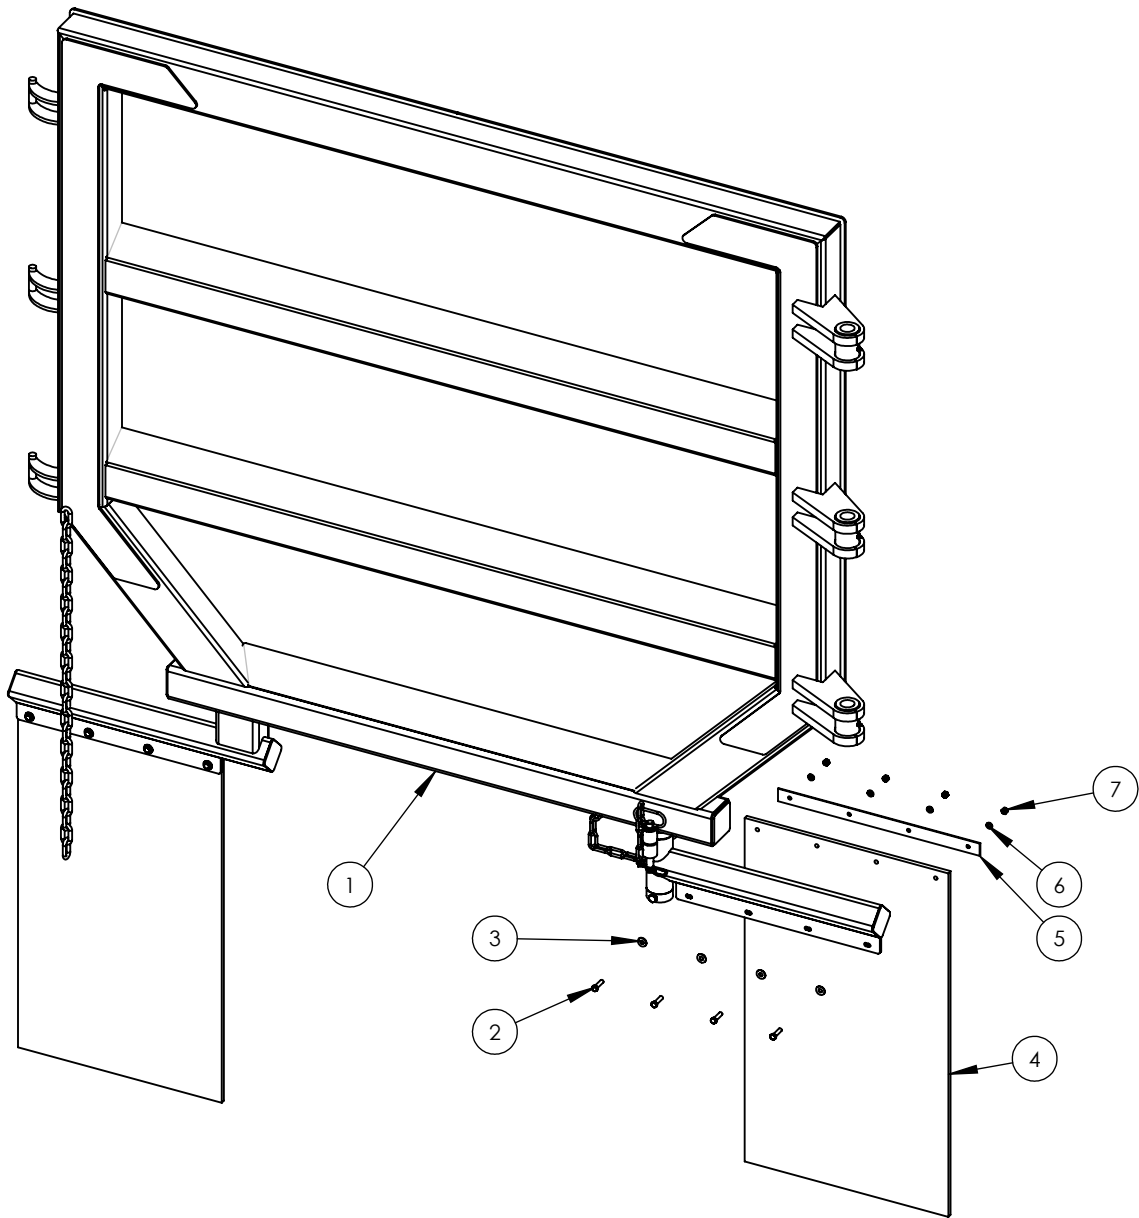

ITEM#	PART#	DESCRIPTION	QTY
1	3030003	REAR DOOR ASSEMBLY, 76"	
2	N&B4789	BOLT, 3/8-16 UNC X 1.5"	8
3	N&B3450	FLAT WASHER, 3/8"	8
4	MIC MF1003	MUDFLAP	2
5	MIC MF2375	MUDFLAP WASHER PLATE	2
6	N&B5450	LOCKWASHER, 3/8"	8
7	N&B1450	NUT, 3/8-16 UNC	8