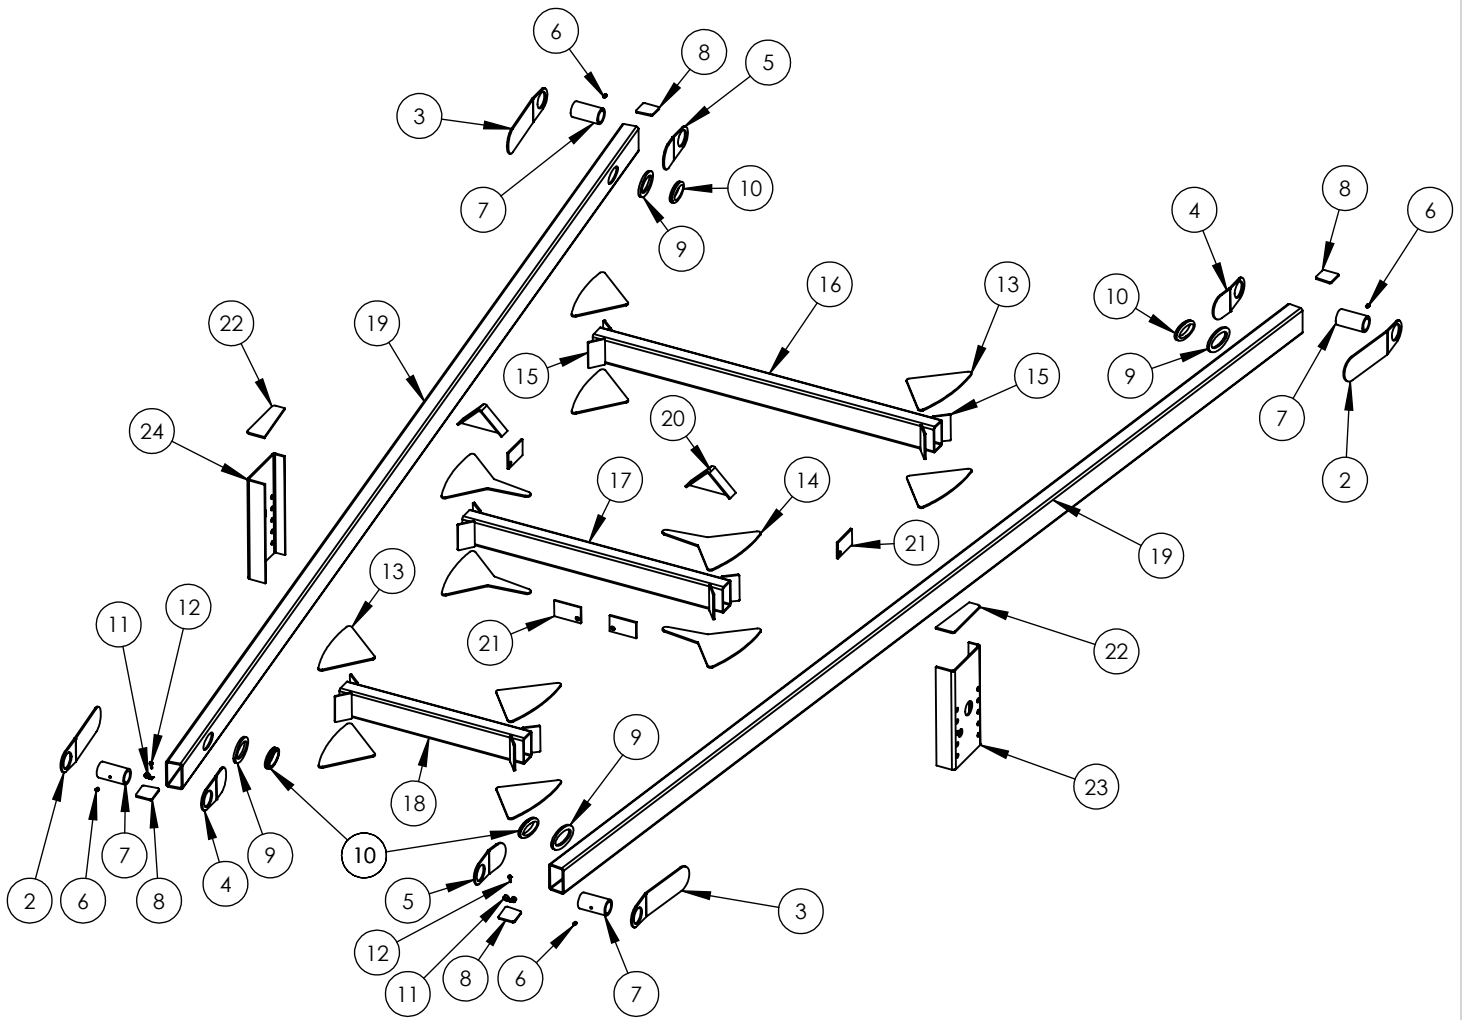

ITEM#	PART#	DESCRIPTION	QTY
1	3030008	COMPLETE DRAFT ARM ASSEMBLY, 38'-40', (DOES NOT INCLUDE ITEMS 10, 11, 12, 20, 21)	
2	1010248	LONG BUSHING TAB, RIGHT	2
3	1010249	LONG BUSHING TAB, LEFT	2
4	1010250	SHORT BUSHING TAB, LEFT	2
5	1010251	SHORT BUSHING TAB, RIGHT	2
6	MIC80000	GREASE ZERK	4
7	MICMC0012	DRAFT ARM BUSHING	4
8	1010252	BUSHING WELD PLATE	4
9	1010048	OVAL CUTOUT	4
10	MICG3287-015000	3"GROMMET	4
11	LTS 2010	TUBE STRAP	3
12	N&B 70806A	SHEET METAL SCREW, 1/4" SELF DRILLING, HEX WASHER HEAD	2
13	1010253	DRAFT ARM GUSSET	8
14	1010254	LONG DRAFT ARM GUSSET	4
15	1010255	3" X 5" GUSSET	12
16	1010260	REAR DRAFT ARM CROSS TUBE, 38'-40'	1
17	1010261	MIDDLE DRAFT ARM CROSS TUBE, 38'-40'	1
18	1010262	FRONT DRAFT ARM CROSS TUBE, 38'-40'	1
19	1010263	DRAFT ARM SIDE TUBE, 38'-40'	1
20	3010028	GUIDE BLOCK, DRAFT ARM PEDESTAL	2
21	1010256	LANDING GEAR BRACE TAB	4
22	1010257	LANDING GEAR BRACKET COVER	2
23	1010258	LANDING GEAR BRACKET, LEFT	1
24	1010259	LANDING GEAR BRACKET, RIGHT	1