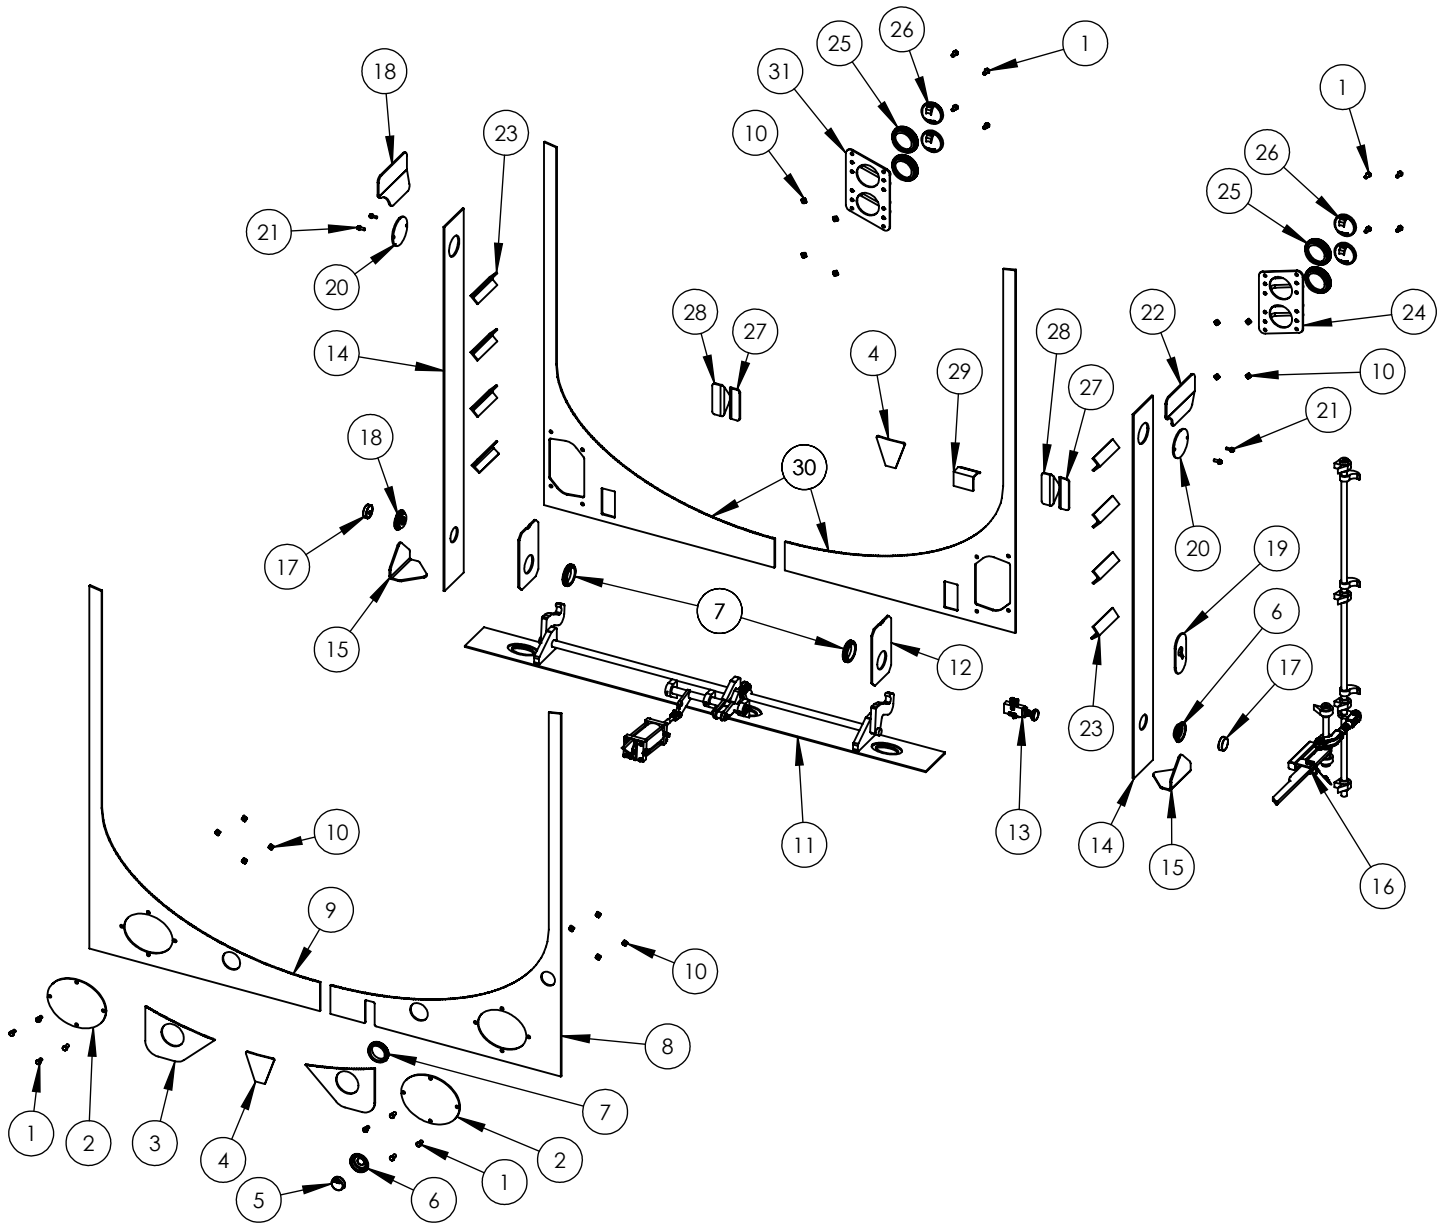

ITEM#	PART#	DESCRIPTION	QTY
1	N&B4820	BOLT, 1/2-13 UNC X 1"	16
2	1010217	REAR BODY BRACE ACCESS COVER	2
3	1010164	REAR LONGITUDINAL FRAME WELD PLATE	2
4	1010190	BODY BRACE CENTER CONNECTOR PLATE	2
5	LTS78343	ABS LIGHT	1
6	LTS91410	FLUSH GROMMET, CLEARANCE LIGHT	3
7	MICG3287-015000	3" GROMMET	3
8	1010203	REAR BODY BRACE FRONT PLATE, LEFT	1
9	1010204	REAR BODY BRACE FRONT PLATE, RIGHT	1
10	N&B5051	SQUARE NUT, 1/2-13 UNC	16
11		BOTTOM LATCH ASSEMBLY, SEE PAGE 16	
12	1010205	REAR BODY BRACE INSIDE PLATE	2
13		BOTTOM LATCH CONTROL VALVE, SEE PAGE 16	
14	1010206	REAR BODY BRACE SIDE PLATE	2
15	1010207	REAR BODY BRACE CORNER PLATE	2
16		SIDE LATCH ASSEMBLY, SEE PAGE 16	
17	LTS45812-3	CLEARANCE LIGHT, RED	2
18	1010208	REAR BODY BRACE GUSSET, RIGHT	1
19	1010210	REAR BODY BRACE CHAIN LOCK	1
20	1010193	BODY BRACE UPPER ACCESS COVER	2
21	N&B94882	BOLT, 3/8-16 UNC X 1" WASHER HEAD SELF TAPPING	4
22	1010209	REAR BODY BRACE GUSSET, LEFT	1
23	1010202	REAR BODY BRACE STIFFENER	8
24	3010012	TAILLIGHT PLATE, LEFT	1
25	LTS91740	TAILLIGHT GROMMET	4
26	LTS52772	TAILLIGHT	4
27	1010211	LATCH HOOK GUARD, LEFT	2
28	1010212	LATCH HOOK GUARD, RIGHT	2
29	1010213	DOOR GUIDE	1
30	1010214	REAR BODY BRACE REAR PLATE	2
31	3010013	TAILLIGHT PLATE, RIGHT	1