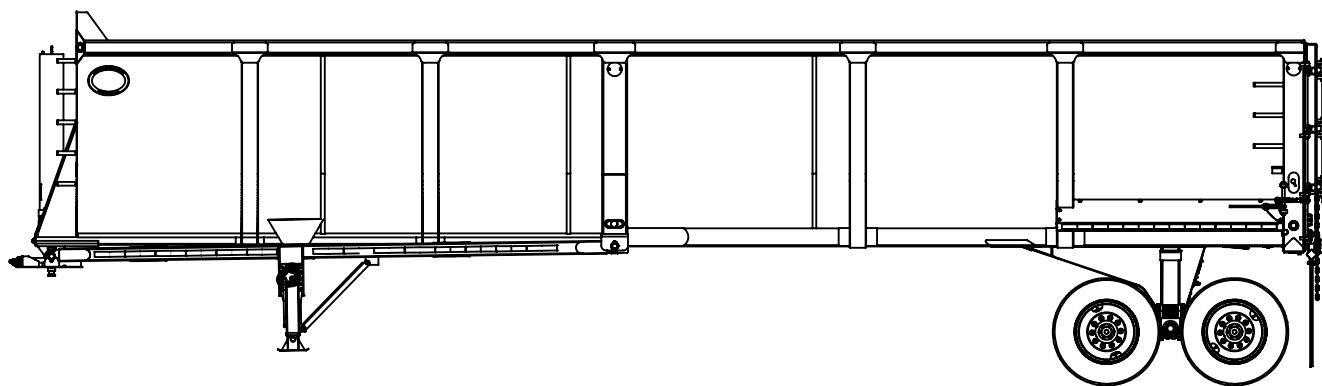

PARTS BOOK

STANDARD FRAMELESS ELLIPTICAL TRAILER
40' LENGTH 76" SIDES

CONSTRUCTION TRAILER SPECIALISTS, INC.

2535 ROSE PARKWAY
SIKESTON, MO 63801
TOLL FREE: 888-669-0003
PH: 573-481-0941
FX: 573-481-0953
E-MAIL:trailers@sbmu.net
www.constructiontrailerspecialists.com

Thanks for choosing Construction Trailer Specialists, Inc., we manufacture a line of trailers in a size to fit your needs.

-End dump trailers in Half Round or Elliptical configurations available Frameless, Quarter Frame or Full Frame. Elliptical scrap/demo trailers available in lengths from 22 to 40 ft, with 46-100 inch sides.