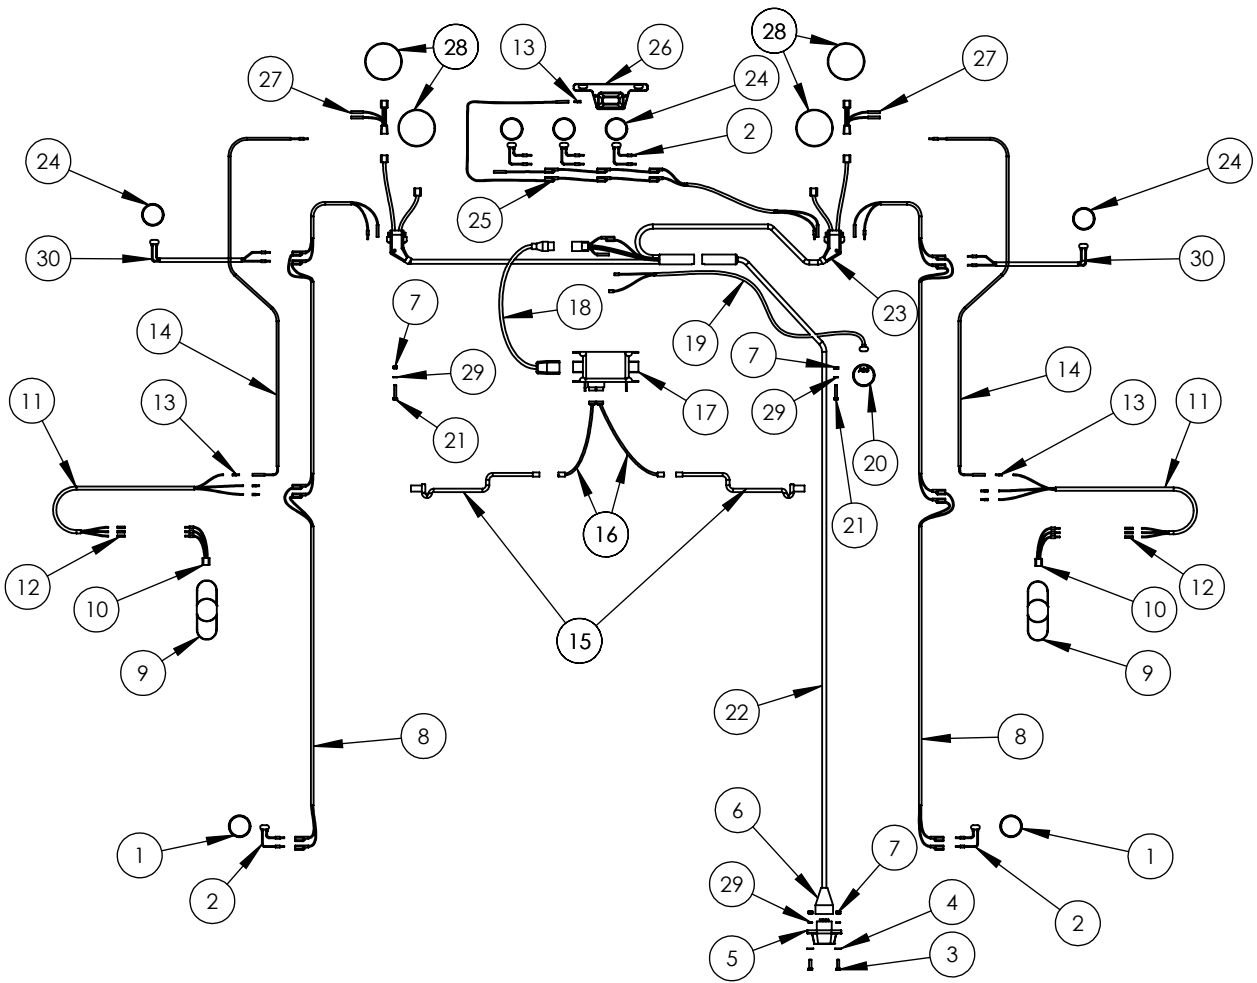

ITEM#	PART#	DESCRIPTION	QTY
1	LTS45813-3	AMBER CLEARANCE LIGHT	2
2	LTS66851	TWO WIRE PLUG	5
3	N&B4753	BOLT, 1/4-20 UNC X 1"	2
4	N&B3350	FLAT WASHER, 1/4"	2
5	LTS 15-720	7 PIN RECEPTACLE	1
6	LTS 15-720-01	7 PIN RECEPTACLE BOOT	1
7	N&B1350	NUT, 1/4-20 UNC	4
8	LTS-01-6615-V6	SIDE CLEARANCE LIGHT WIRE	2
9	LTS52513	MIDDLE SIDE LIGHT	2
10	LTS66825	3 WIRE PLUG	2
11	LTS 91445-84	MIDDLE SIDE DROPPER WIRE	2
12	LTS 82920	FEMALE CRIMP PLUG	6
13	LTS 25271	MALE CRIMP PLUG	7
14		MIDDLE SIDE SIGNAL LIGHT WIRE	2
15	BRK4410328080	ABS SENSOR	2
16	BRK4497130300	ABS SENSOR WIRE	2
17	BRK4005001010	ECU/VALVE ASSEMBLY	1
18	BRK4493260400	ECU WIRE	1
19	LTS-05-2014-74	ABS LIGHT WIRE	1
20	LTS78343	ABS LIGHT	1
21	N&B4755	BOLT, 1/4-20 UNC X 1.5"	2
22	LTS01-6601-80	7 WIRE HARNESS	1
23	LTS01-6601-80	REAR WIRING HARNESS (SOLD WITH ITEM 22)	1
24	LTS45812-3	RED CLEARANCE LIGHT	5
25	LTS01-6615-V5	REAR CLEARANCE LIGHT WIRE	1
26	LTS M436B	LICENSE PLATE BRACKET WITH LIGHT	1
27	LTS66820	SIGNAL LIGHT PLUG	2
28	LTS52772	TAILLIGHT	4
29	N&B5350	LOCK WASHER, 1/4"	2
30	LTS 05-2015-74	64 TWO WIRE PIGTAIL	2