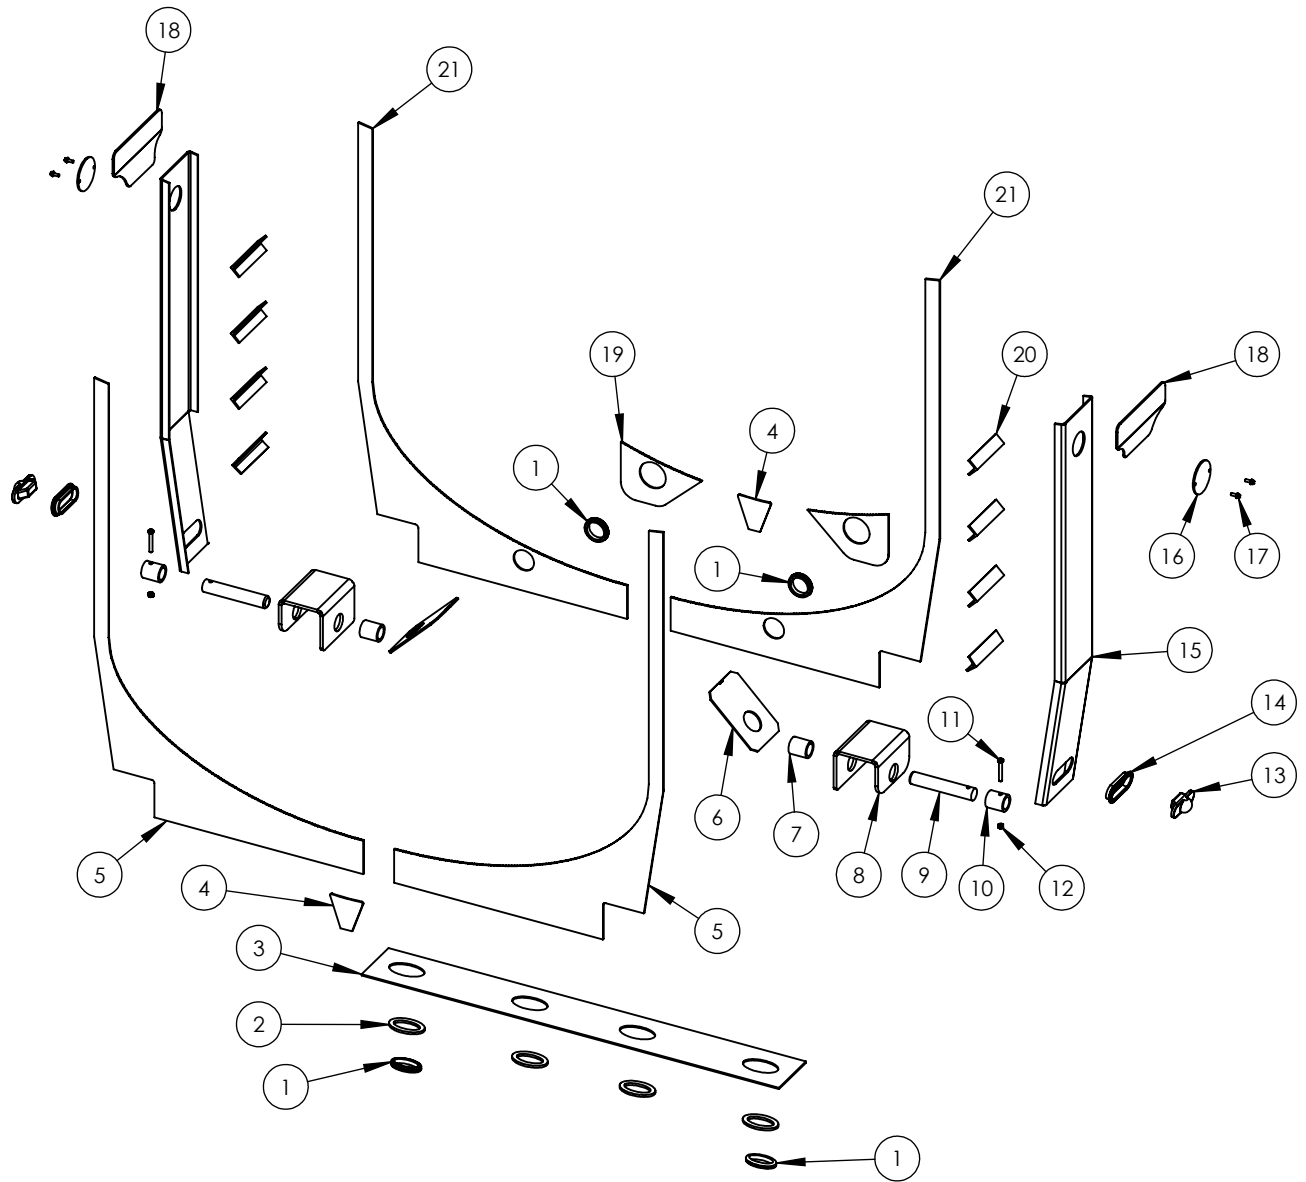

ITEM#	PART#	DESCRIPTION	QTY
1	MICG3287-015000	3" GROMMET	4
2	1010048	OVAL CUTOUT	4
3	1010189	MIDDLE BODY BRACE BOTTOM PLATE	1
4	1010190	BODY BRACE CENTER CONNECTOR PLATE	2
5	1010191	MIDDLE BODY BRACE FRONT PLATE	2
6	1010194	MIDDLE BODY BRACE INSIDE PLATE	2
7	MICMC0013	DRAFT ARM MOUNT INSIDE BUSHING	2
8	1010196	DRAFT ARM MOUNT BRACKET	2
9	MICMC0007	DRAFT ARM MOUNT PIN	2
10	MICMC0011	DRAFT ARM MOUNT OUTSIDE BUSHING	2
11	N&B4829	BOLT, 1/2-13 UNC X 3.5"	2
12	N&B51550	LOCKNUT, 1/2-13 UNC	2
13	LTS52513	MIDDLE SIDE LIGHT	2
14	LTS92420	MIDDLE SIDE LIGHT OVAL GROMMET	2
15	1010199	MIDDLE BODY BRACE COVER	2
16	1010193	BODY BRACE ACCESS COVER	2
17	N&B94882	BOLT, 3/8-16 UNC X 1" WASHER HEAD SELF TAPPING	4
18	1010200	MIDDLE BODY BRACE GUSSET	2
19	1010164	REAR LONGITUDINAL FRAME WELD PLATE	2
20	1010201	MIDDLE BODY BRACE STIFFENER	8
21	1010192	MIDDLE BODY BRACE REAR PLATE	2