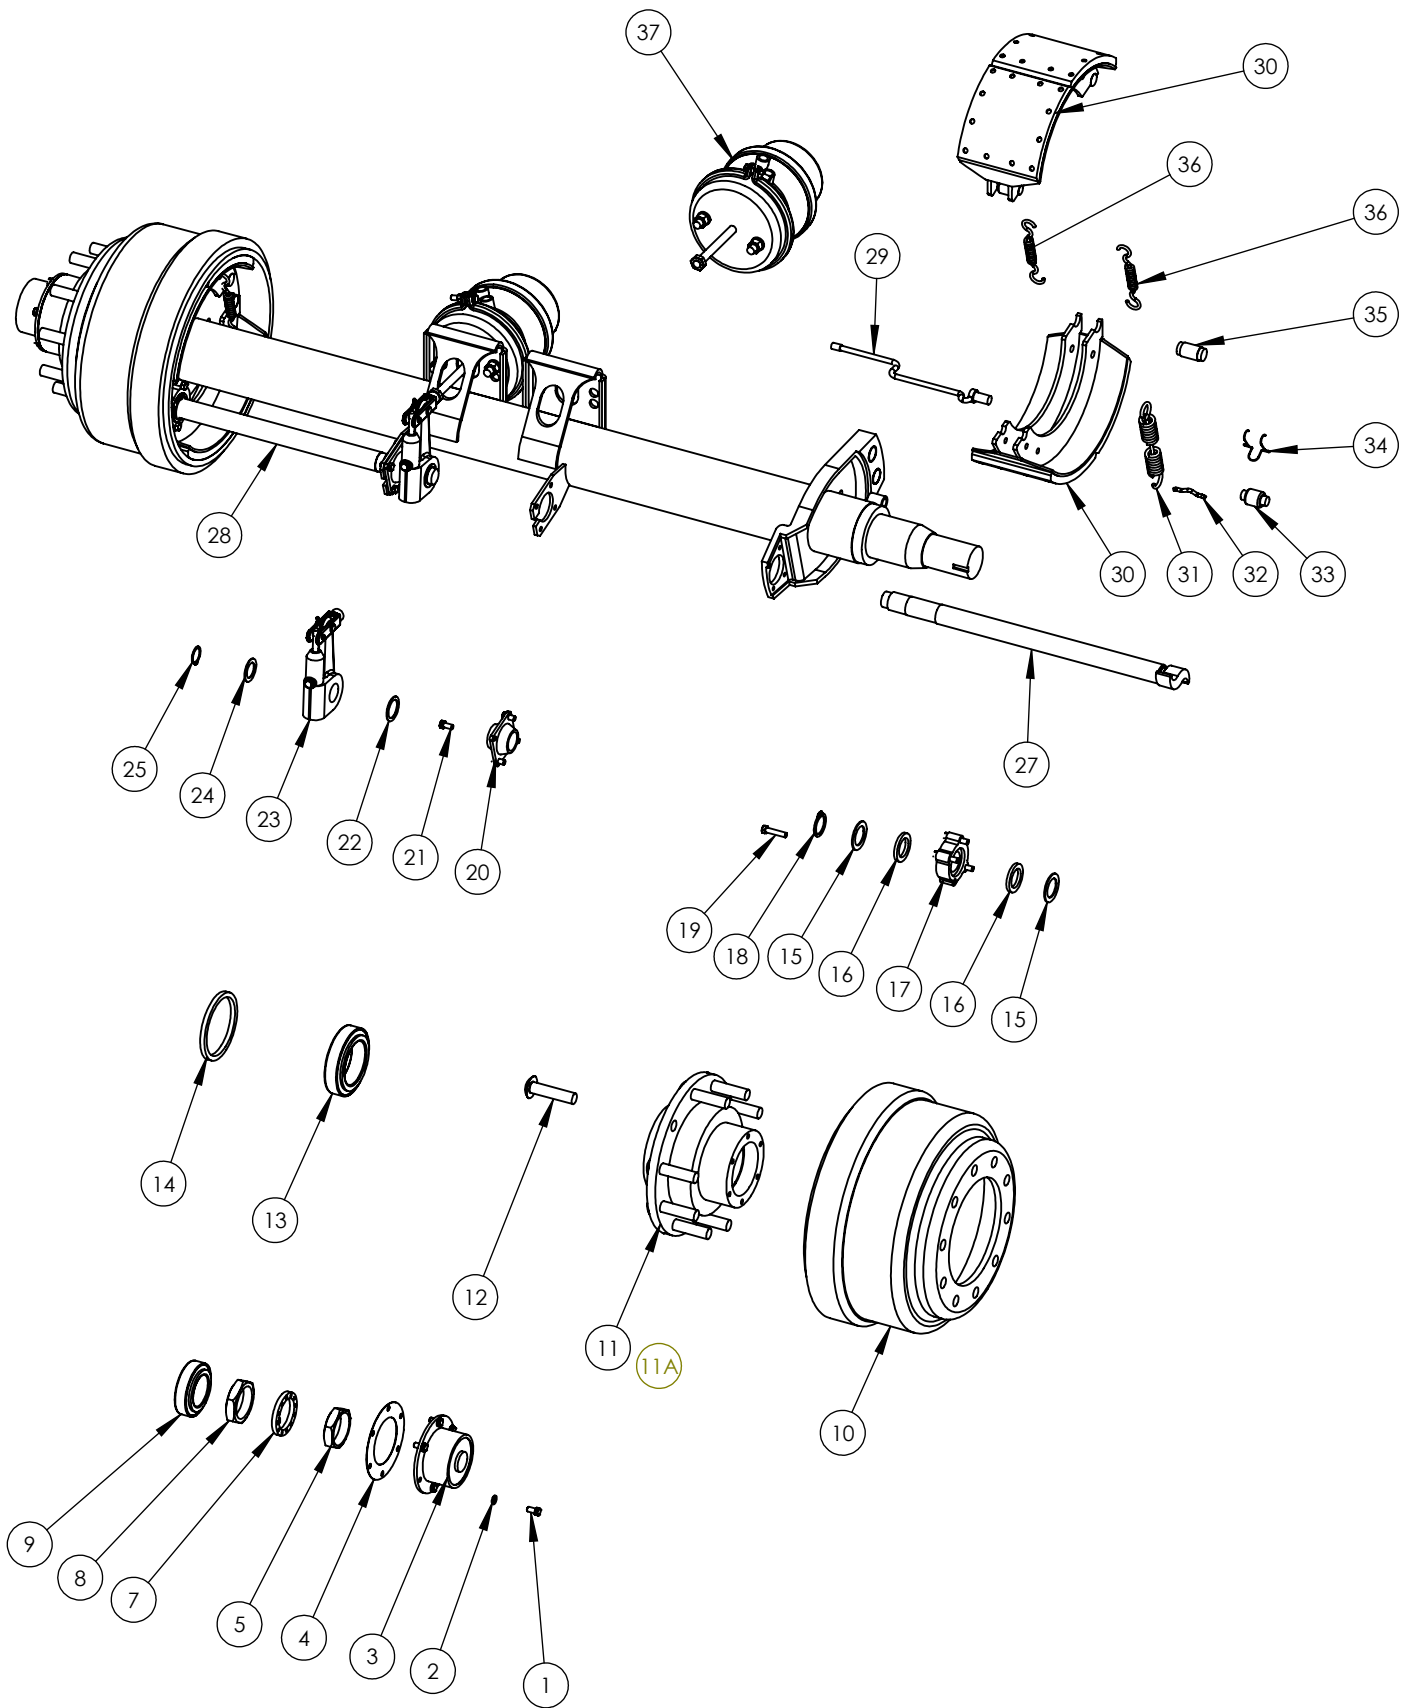

Thanks for choosing Construction Trailer Specialists, Inc., we manufacture a line of trailers in a size to fit your needs.

-End dump trailers in Half Round or Elliptical configurations available Frameless, Quarter Frame or Full Frame. Elliptical scrap/demo trailers available in lengths from 22 to 40 ft, with 46-100 inch sides.

When ordering parts be sure to have the trailer's vehicle identification number (VIN) at hand so we can be sure to get you the correct parts for your trailer.

Remember this parts book is for a "standard" trailer, if your trailer is not standard dimensions some parts may not interchange with those listed here, contact the factory if you are unsure.

ITEM #	PART #	DESCRIPTION	QTY PER AXLE
1	N&B4769	BOLT, 5/16-18 UNC X 3/4"	12
2	N&B5400	LOCK WASHER, 5/16"	12
3	AXL3404009	HUBCAP, INCLUDES ITEM 4	2
4		HUBCAP GASKET	2
5	AXLCS3301	WHEEL BEARING JAM NUT	2
7	AXLCS3303	WHEEL BEARING LOCK WASHER	2
8	AXLCS3300	WHEEL BEARING ADJUSTING NUT	2
9	AXL212049	OUTER WHEEL BEARING	2
10	AXL123365	BRAKE DRUM	2
11	AXL15984ABS	HUB WITH ABS TOOTH WHEEL (REAR AXLE ONLY)	2
11A	AXL15984	HUB WITHOUT ABS TOOTH WHEEL (FRONT AXLE ONLY)	2
12	AXLNB3266	WHEEL STUD	20
13	AXL218248	INNER WHEEL BEARING	2
14	AXL3070743	WHEEL BEARING SEAL	2
	AXLCSK1040	CAM BUSHING KIT, ITEMS 15-22, 24, 25	2
15		WASHER	4
16		SEAL	4
17		CAMSHAFT BUSHING, OUTER	2
18		SNAP RING	2
19		BOLT	8
20		CAMSHAFT BUSHING, INNER	2
21		BOLT	8
22		WASHER	2
23	AXLR801073	SLACK ADJUSTER ASSEMBLY	2
24		WASHER	2
25		SNAP RING	2
27	AXLCAM156L	CAMSHAFT, LEFT	1
28	AXLCAM156R	CAMSHAFT, RIGHT	1
29	BRK4410328080	ABS SENSOR (REAR AXLE ONLY)	2
	AXL4515Q200KIT	BRAKE KIT, ITEMS 30-36	2
30		BRAKE SHOE	4
31		BRAKE SHOE RETURN SPRING	2
32		PIN, BRAKE SHOE RETURN SPRING	4
33		BRAKE SHOE ROLLER	4
34		RETAINER, BRAKE SHOE ROLLER	4
35		ANCHOR PIN	4
36		BRAKE SHOE RETAINING SPRING	4
37	BRK3030GTS	AIR CHAMBER	2