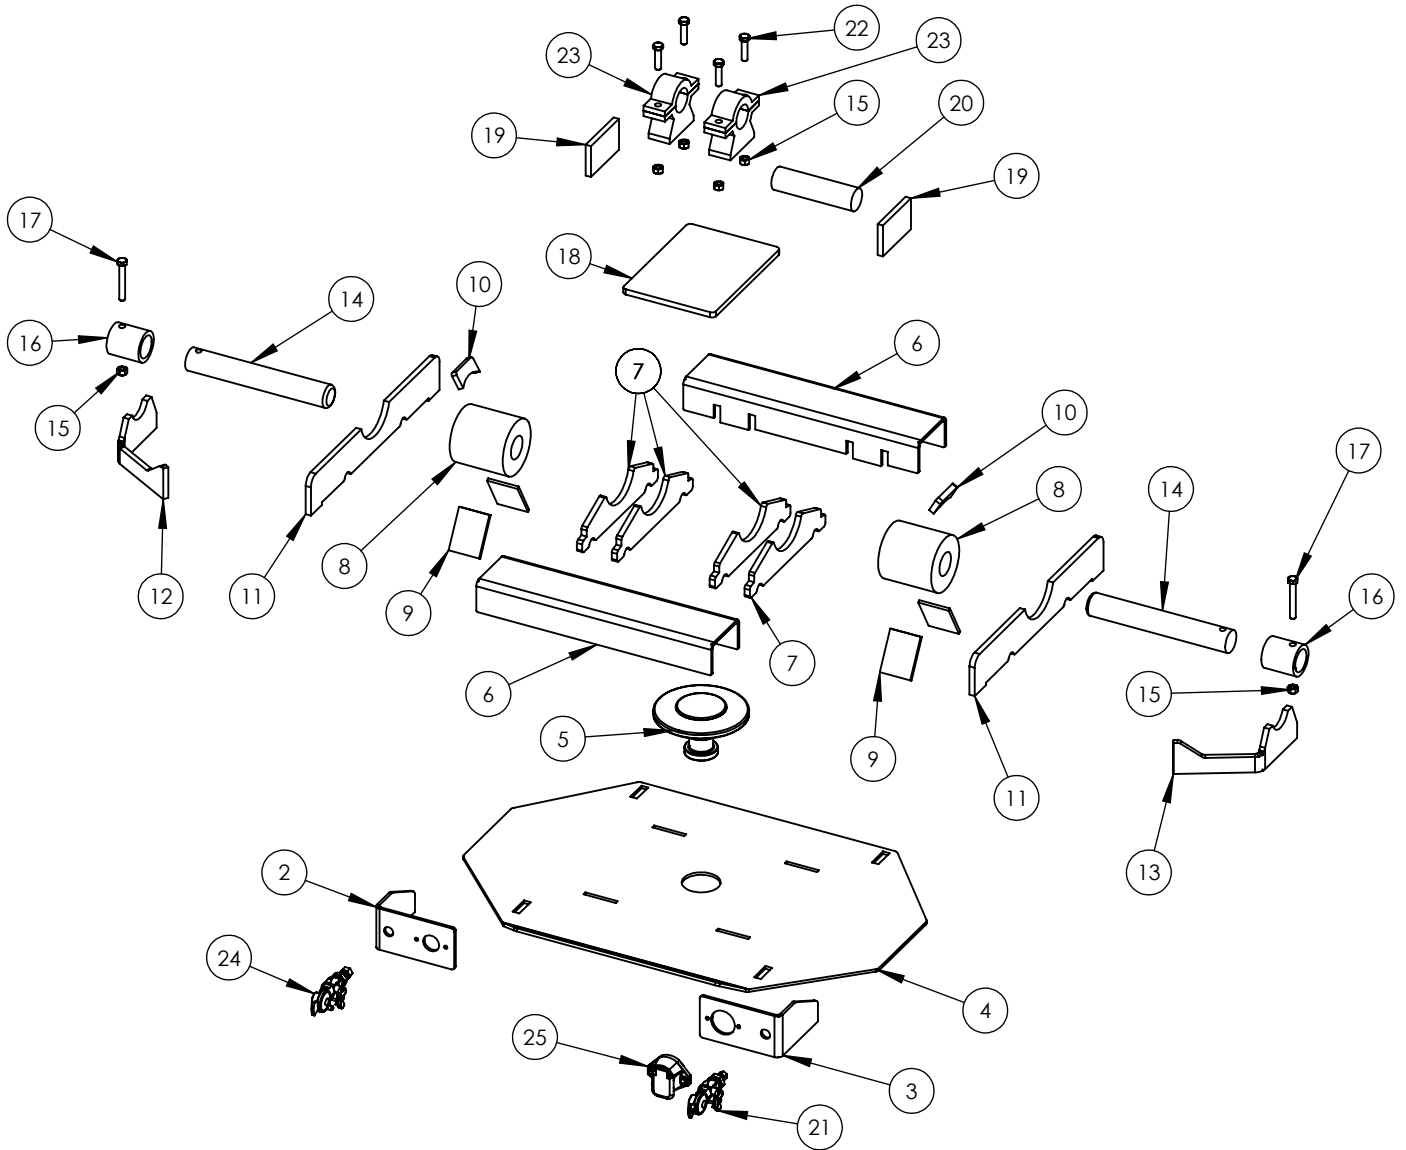

ITEM#	PART#	DESCRIPTION	QTY
1	3030014	FIFTH WHEEL ASSEMBLY, (PARTS 2-20, 22, 23)	
2	1010264	GLADHAND BRACKET, RIGHT	1
3	1010265	GLADHAND BRACKET, LEFT	1
4	1010266	FIFTH WHEEL PLATE	1
5	MIC2084194	KINGPIN	1
6	1010267	FIFTH WHEEL CHANNEL	2
7	1010268	INSIDE CRADLE PLATE	4
8	1010273	CRADLE DOM	2
9	1010274	CRADLE DOM GUSSET	4
10	1010270	GUIDE TAB	2
11	1010269	OUTSIDE CRADLE PLATE	2
12	1010271	RIGHT BRACKET, DRAFT ARM FRONT PIN BUSHING	1
13	1010272	LEFT BRACKET, DRAFT ARM FRONT PIN BUSHING	1
14	MICMC0006	FRONT DRAFT ARM PIN	2
15	N&B1550	LOCKNUT, 1/2-13 UNC	6
16	MICMC0011	DRAFT ARM PIN BUSHING	2
17	N&B4829	BOLT, 1/2-13 UNC X 3.5"	2
18	1010275	KINGPIN PLATE	1
19	1010276	CYLINDER PIN SIDE PLATE	2
20	1010277	CYLINDER PIN	1
21		EMERGENCY GLADHAND COUPLER, SEE PAGE 20-21	
22	N&B4824	BOLT, 1/2-13 UNC X 2"	4
23	3010029	LOWER CYLINDER MOUNT	2
24		SERVICE GLADHAND COUPLER, SEE PAGE 20-21	
25		7 PIN RECEPTACLE, SEE PAGE 19