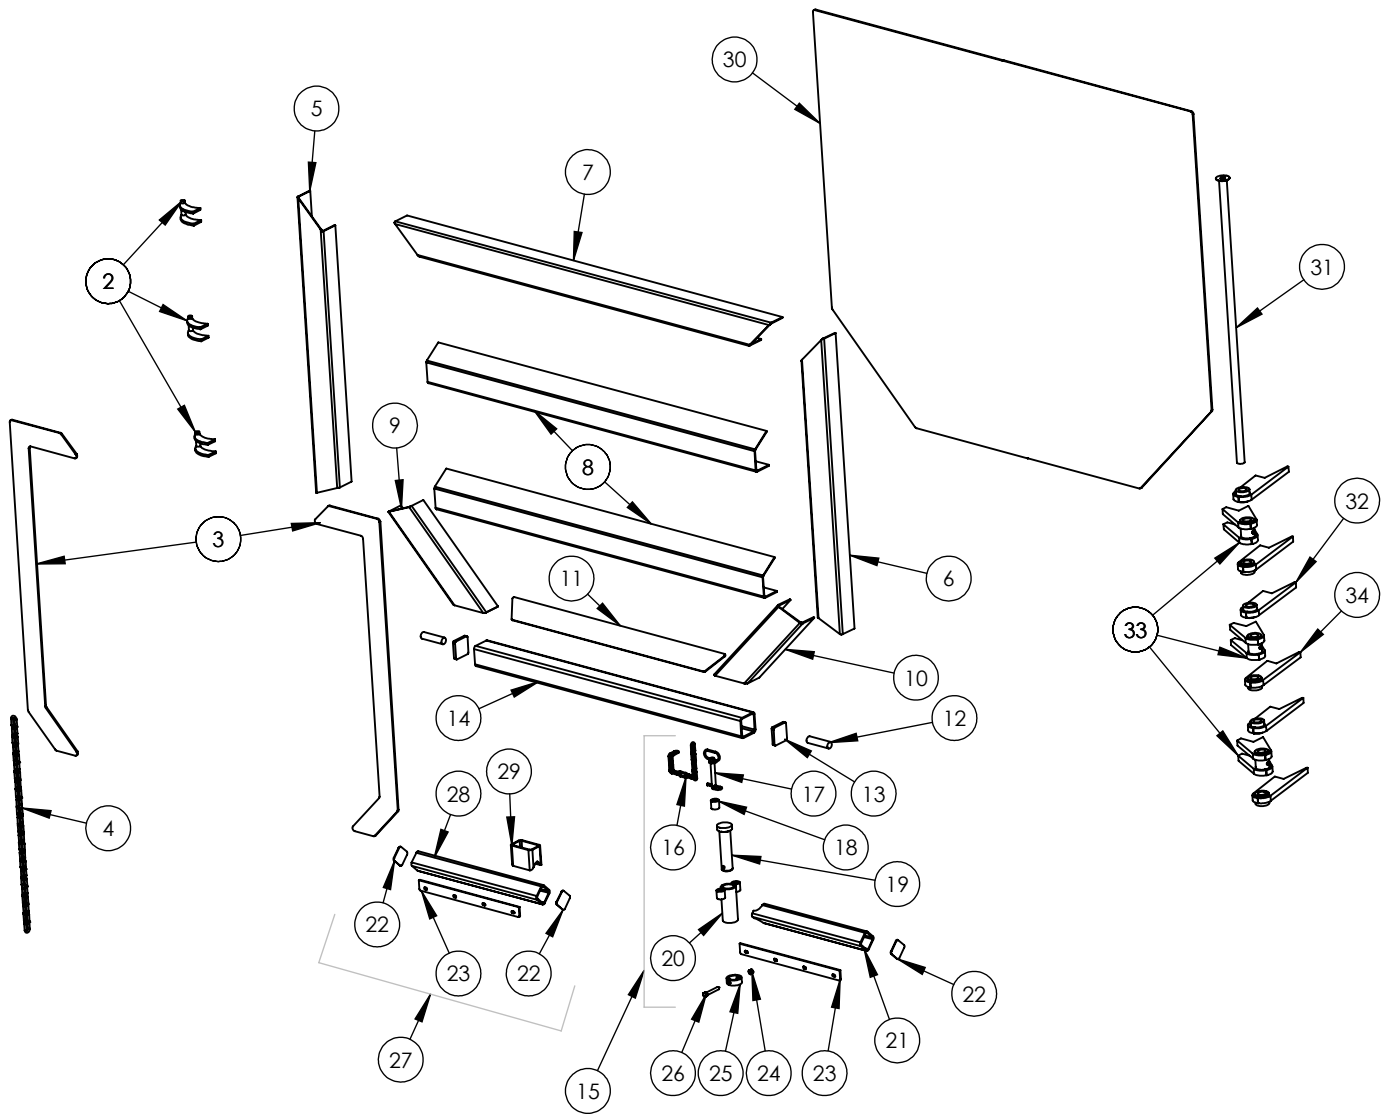

ITEM#	PART#	DESCRIPTION	QTY
1	3030003	COMPLETE DOOR ASSEMBLY, 76" (DOES NOT INCLUDE ITEMS 31, 32, 34)	
2	3010014	SIDE LATCH DOOR HOOK	3
3	1010220	DOOR CHANNEL REINFORCEMENT PLATE	2
4	MICPC5/16-24	DOOR CHAIN, 24 LINKS 5/16" CHAIN	1
5	1010221	DOOR SIDE CHANNEL, 76", LEFT	1
6	1010222	DOOR SIDE CHANNEL, 76", RIGHT	1
7	1010223	DOOR TOP CHANNEL	1
8	1010224	DOOR MIDDLE CHANNEL	2
9	1010225	DOOR ANGLE CHANNEL, LEFT	1
10	1010226	DOOR ANGLE CHANNEL, RIGHT	1
11	1010227	DOOR DIRT SHEDDER	1
12	1010228	BOTTOM LATCH PIN	2
13	1010229	DOOR BOTTOM TUBE END PLATE	2
14	1010230	DOOR BOTTOM TUBE	1
15	3010015	SWINGING MUDFLAP BRACKET ASSEMBLY (ITEMS 16-26)	
16	MICPC1/4-10	HITCH PIN CHAIN, 10 LINKS 1/4" CHAIN	1
17	MICHP34412	HITCH PIN	1
18	1010231	HITCH PIN BUSHING	1
19	MICMC0008	PIVOT PIN, SWINGING MUDFLAP BRACKET	1
20	3010016	PIVOT BUSHING, SWINGING MUDFLAP BRACKET	1
21	1010232	SWINGING MUDFLAP BRACKET TUBE	1
22	1010233	MUDFLAP BRACKET TUBE CAP	3
23	1010066	MUDFLAP BRACKET PLATE	1
24	N&B1550	LOCKNUT, 1/2-13 UNC	1
25	MICMC0009	COLLAR, SWINGING MUDFLAP BRACKET	1
26	N&B4829	BOLT, 1/2-13 UNC X 3.5	1
27	3010017	FIXED MUDFLAP BRACKET ASSEMBLY (ITEMS 22, 23, 28, AND 29)	
28	1010234	FIXED MUDFLAP BRACKET TUBE	1
29	1010235	FIXED MUDFLAP BRACKET SPACER	1
30	1010236	DOOR PLATE	1
31	3010018	DOOR HINGE PIN	1
32	3010019	DOOR HINGE, BODY SIDE, TOP	3
33	3010021	DOOR HINGE, DOOR SIDE	3
34	3010020	DOOR HINGE, BODY, SIDE, BOTTOM	3