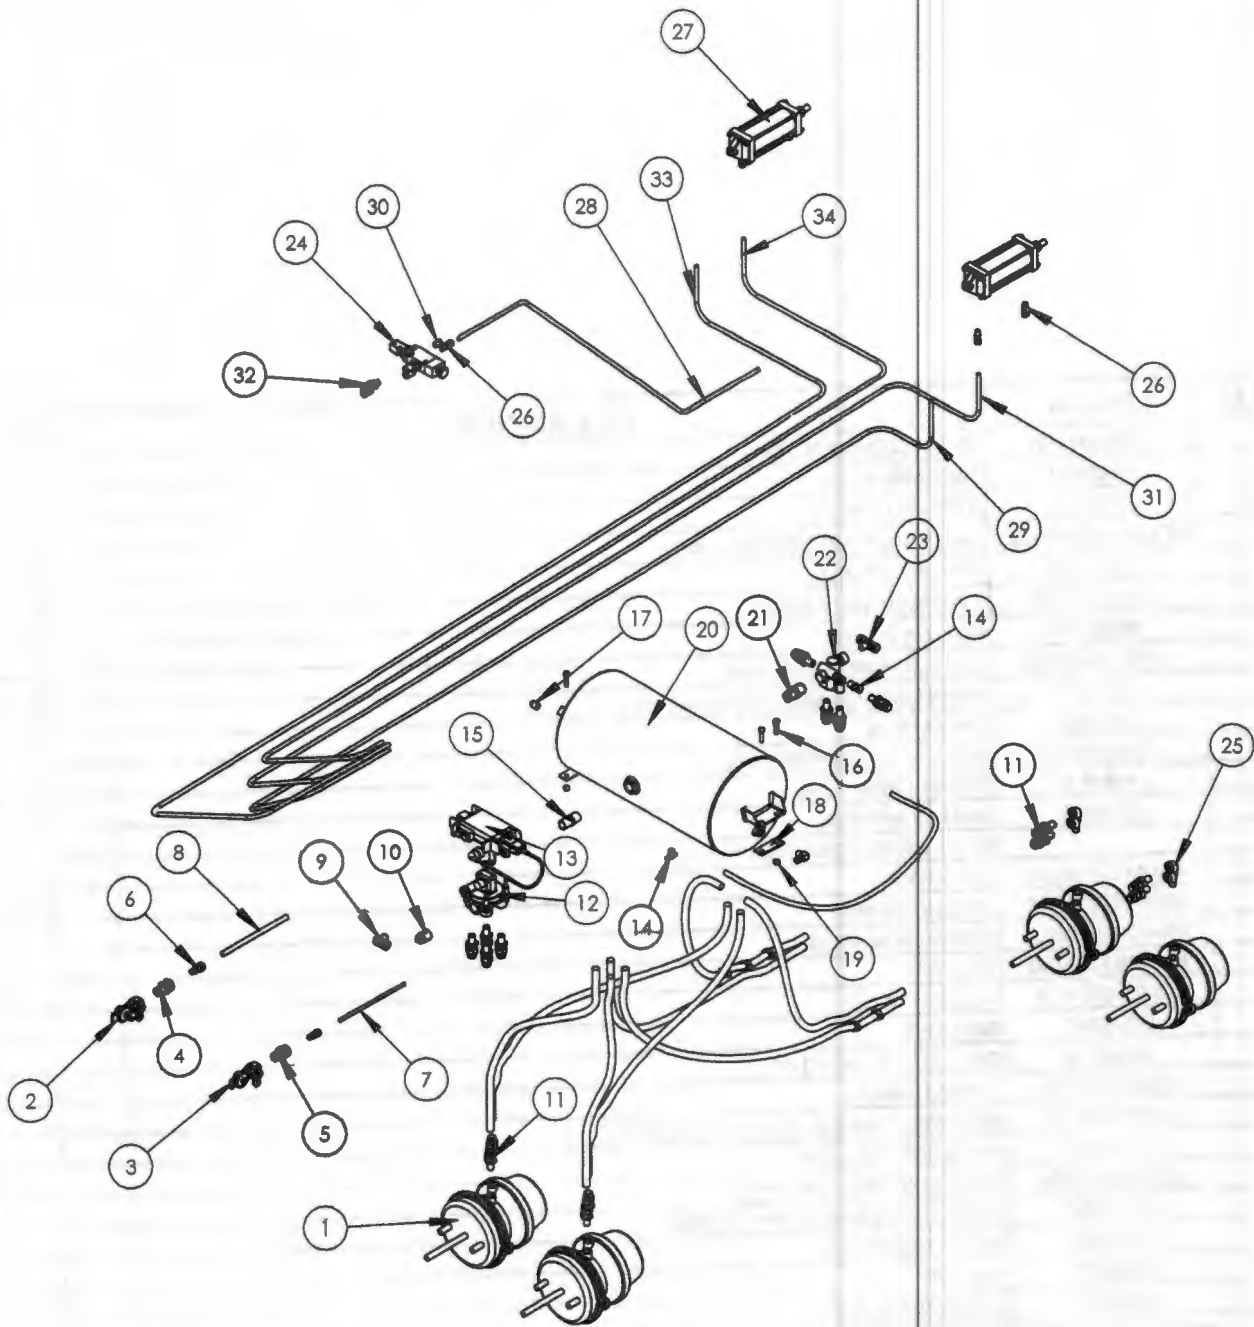

ITEM#	PART#	DESCRIPTION	QTY
1	BRK3030GTS	BRAKE AIR CHAMBER	4
2	AICGH015	GLADHAND COUPLER, SERVICE	1
3	AICGH016	GLADHAND COUPLER, EMERGENCY	1
4	AIC55612	BULKHEAD CONNECTOR WITH WASHER AND NUT	2
5	BRS968-6	COMPRESSION FITTING, 3/8" TUBING-1/4"NPT	1
6	BRS968-8-4	COMPRESSION FITTING, 1/2" TUBING- 1/4"NPT	1
7	AIC6-500RD-456	3/8" AIRLINE, EMERGENCY SUPPLY LINE	1
8	AIC8-500BU-456	1/2" AIRLINE, SERVICE SUPPLY LINE	1
9	BRS969-8	RIGHT ANGLE COMPRESSION FITTING, 1/2" TUBING-3/8"NPT	1
10	PFT71452	PIPE PLUG, 3/4"NPT	1
11	AIC883838	3/8" AIRLINE FITTING, 3/8"NPT	16
12	BRK4721950330	BRAKE SERVICE VALVE	1
13	BRK4005001010	ECU, VALVE ASSEMBLY	1
14	BRS145	DRAIN VALVE, 1/4"NPT	1
15	PFT73325-12SV	NIPPLE, 3/4" NPT	1
16	N&B4789	BOLT, 3/8-16 UNC X 1.5"	4
17	PFT71450	PIPE PLUG, 3/8"NPT	1
18	AIC220TMP	AIRTANK MOUNTING PAD	2
19	N&B1450	NUT, 3/8-16 UNC	4
20	AICHT-1279	BRAKE AIRTANK	1
21	PFT73325-12-8SV	NIPPLE, 3/4"NPT-1/2"NPT	1
22	BRK110800	EMERGENCY VALVE	1
23	BRS972-8	TEE COMPRESSION FITTING, 1/2" TUBING (2X)-3/8"NPT	1
24	AICB511ABB47MDC	LATCH VALVE	1
25	PFT71426	STREET EL, 3/8"NPT	4
26	BRS968-6	3/8" AIRLINE FITTING, 1/4" NPT	5
27	MICC6057	LATCH CYLINDER	1
28	AIC6-500YL-144	LATCH VALVE INPUT AIRLINE	1
29	PFT5111K314	PUSH TO CONNECT WYE	2
30	AIC9833K11	BREATHER VENT, 1/2"NPT	1
31	AIC6-500YL-180	LATCH CYLINDER "CLOSE" AIRLINE	1
32	AIC6-500YL-180	LATCH CYLINDER "OPEN" AIRLINE	1
33	AIC6-500YL-180	LATCH CYLINDER "OPEN" AIRLINE	1
34	AIC6-500YL-180	LATCH CYLINDER "CLOSE" AIRLINE	1