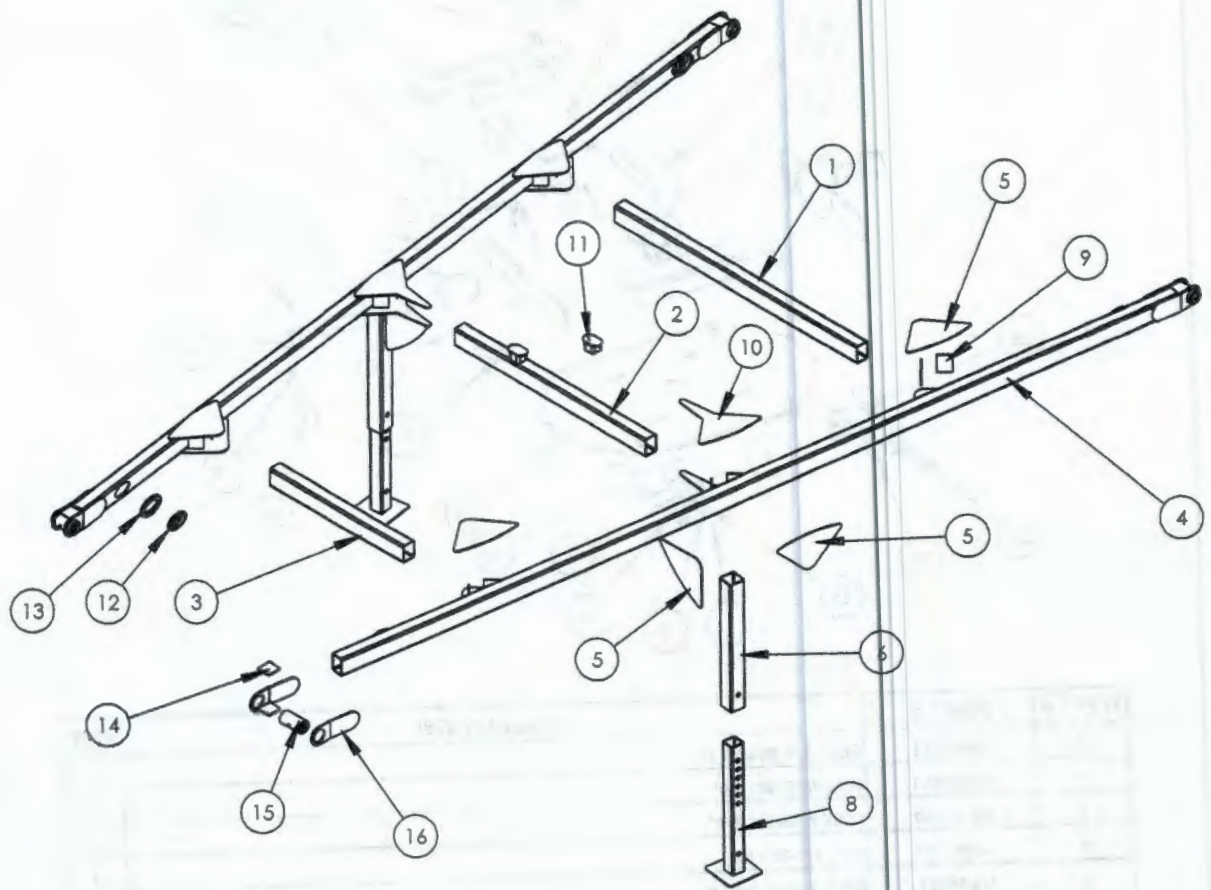

ITEM #	PART #	DESCRIPTION	QTY
1	MFG1133	REAR CROSSTUBE	1
2	MFG1132	MID CROSSTUBE	1
3	MFG1131	FRONT CROSSTUBE	1
4	MFG1112	SIDE TUBE	2
5	MFG1135	DRAFT ARM GUSSET	10
6	MFG0346	DROP LEG SLEEVE	2
7	MICHP34412	HITCH PIN WITH HAIRPIN	2
8	ASY5035	UNIVERSAL DROP LEG	2
9	MFG1134	3" X 4" GUSSET	12
10	MFG1136	LONG DRAFT ARM GUSSET	4
11	ASY5109	DRAFT ARM STAND OFF	2
12	MIC G3287-015000	3" GROMMET	4
13	MFG0991	3" OVAL CUTOUT	4
14	MFG1106	BUSHING WELD PLATE	8
15	MICMC0012	DRAFTARM BUSHING	4
16	MFG1107	LONG BUSHING WELD PLATE	8