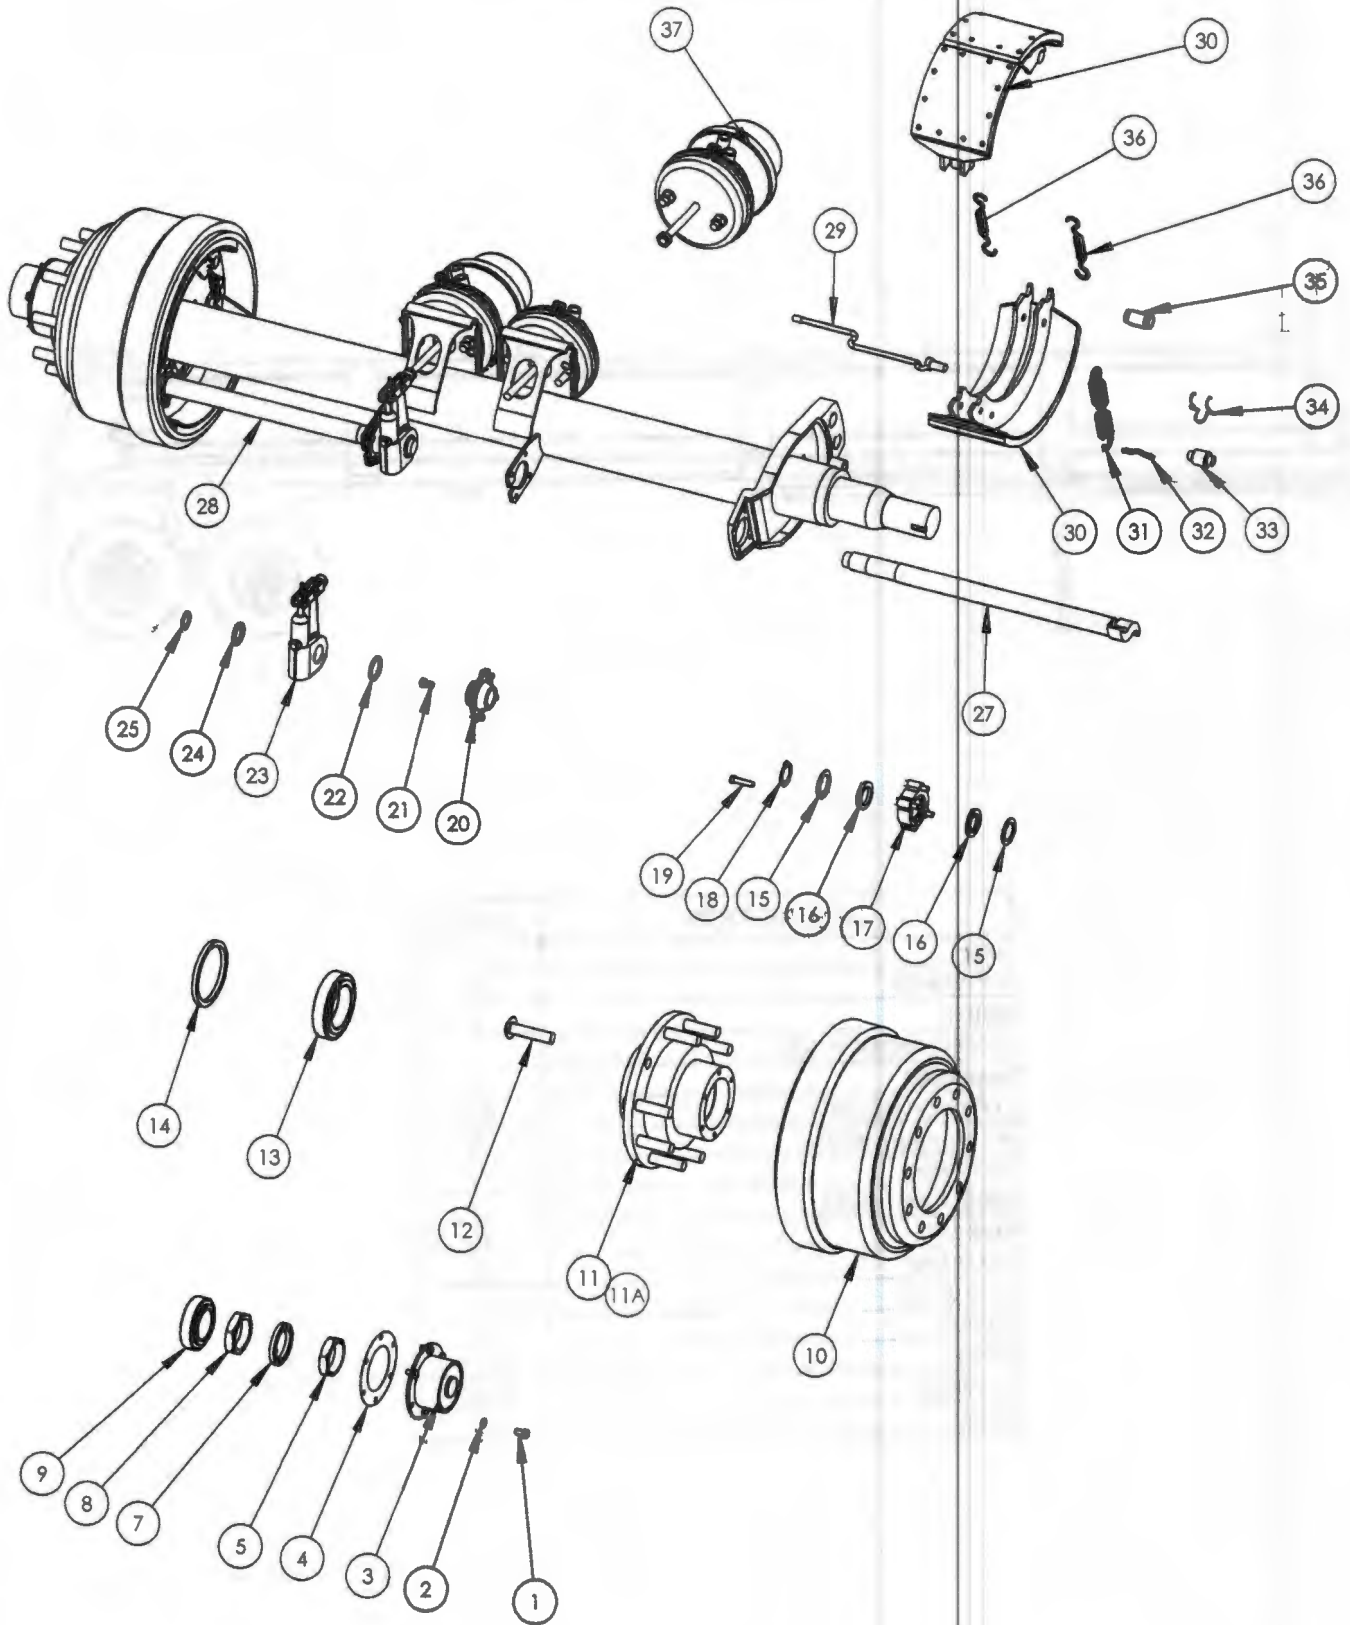

-Bottom dump trailers in 32-42 ft lengths, with Low Profile, and Lightweight versions available.

-Grain trailers in 34-42 ft lengths.

-Side dump trailers

-Walking floor trailers

-In addition, we offer a variety of suspension and tarp options to suit your needs.

When ordering parts be sure to have the trailer's vehicle identification number (VIN) at hand so we can be sure to get you the correct parts for your trailer.

Remember this parts book is for a "standard" trailer, if your trailer is not standard dimensions some parts may not interchange with those listed here, contact the factory if you are unsure.

ITEM #	PART #	DESCRIPTION	QTY PER AXLE
1	N&B4769	BOLT, 5/16-18 UNC X 3/4"	12
2	N&B5400	LOCK WASHER, 5/16"	12
3	AXL3404009	HUBCAP, INCLUDES ITEM 4	2
4		HUBCAP GASKET	2
5	AXLCS3301	WHEEL BEARING JAM NUT	2
7	AXLCS3303	WHEEL BEARING LOCK WASHER	2
8	AXLCS3300	WHEEL BEARING ADJUSTING NUT	2
9	AXL212049	OUTER WHEEL BEARING	2
10	AXL123365	BRAKE DRUM	2
11	AXL15984ABS	HUB WITH ABS TOOTH WHEEL (REAR AXLE ONLY)	2
11A	AXL15984	HUB WITHOUT ABS TOOTH WHEEL (FRONT AXLE ONLY)	2
12	AXLNB3266	WHEEL STUD	20
13	AXL218248	INNER WHEEL BEARING	2
14	AXL3070743	WHEEL BEARING SEAL	2
	AXLCSK1040	CAM BUSHING KIT, ITEMS 15-22, 24, 25	2
15		WASHER	4
16		SEAL	4
17		CAMSHAFT BUSHING, OUTER	2
18		SNAP RING	2
19		BOLT	8
20		CAMSHAFT BUSHING, INNER	2
21		BOLT	8
22		WASHER	2
23	AXLR801073	SLACK ADJUSTER ASSEMBLY	2
24		WASHER	2
25		SNAP RING	2
27	AXLCAM156L	CAMSHAFT, LEFT	1
28	AXLCAM156R	CAMSHAFT, RIGHT	1
29	BRK4410328080	ABS SENSOR (REAR AXLE ONLY)	2
	AXL4515Q200KIT	BRAKE KIT, ITEMS 30-36	2
30		BRAKE SHOE	4
31		BRAKE SHOE RETURN SPRING	2
32		PIN, BRAKE SHOE RETURN SPRING	4
33		BRAKE SHOE ROLLER	4
34		RETAINER, BRAKE SHOE ROLLER	4
35		ANCHOR PIN	4
36		BRAKE SHOE RETAINING SPRING	4
37	BRK3030GTS	AIR CHAMBER	2