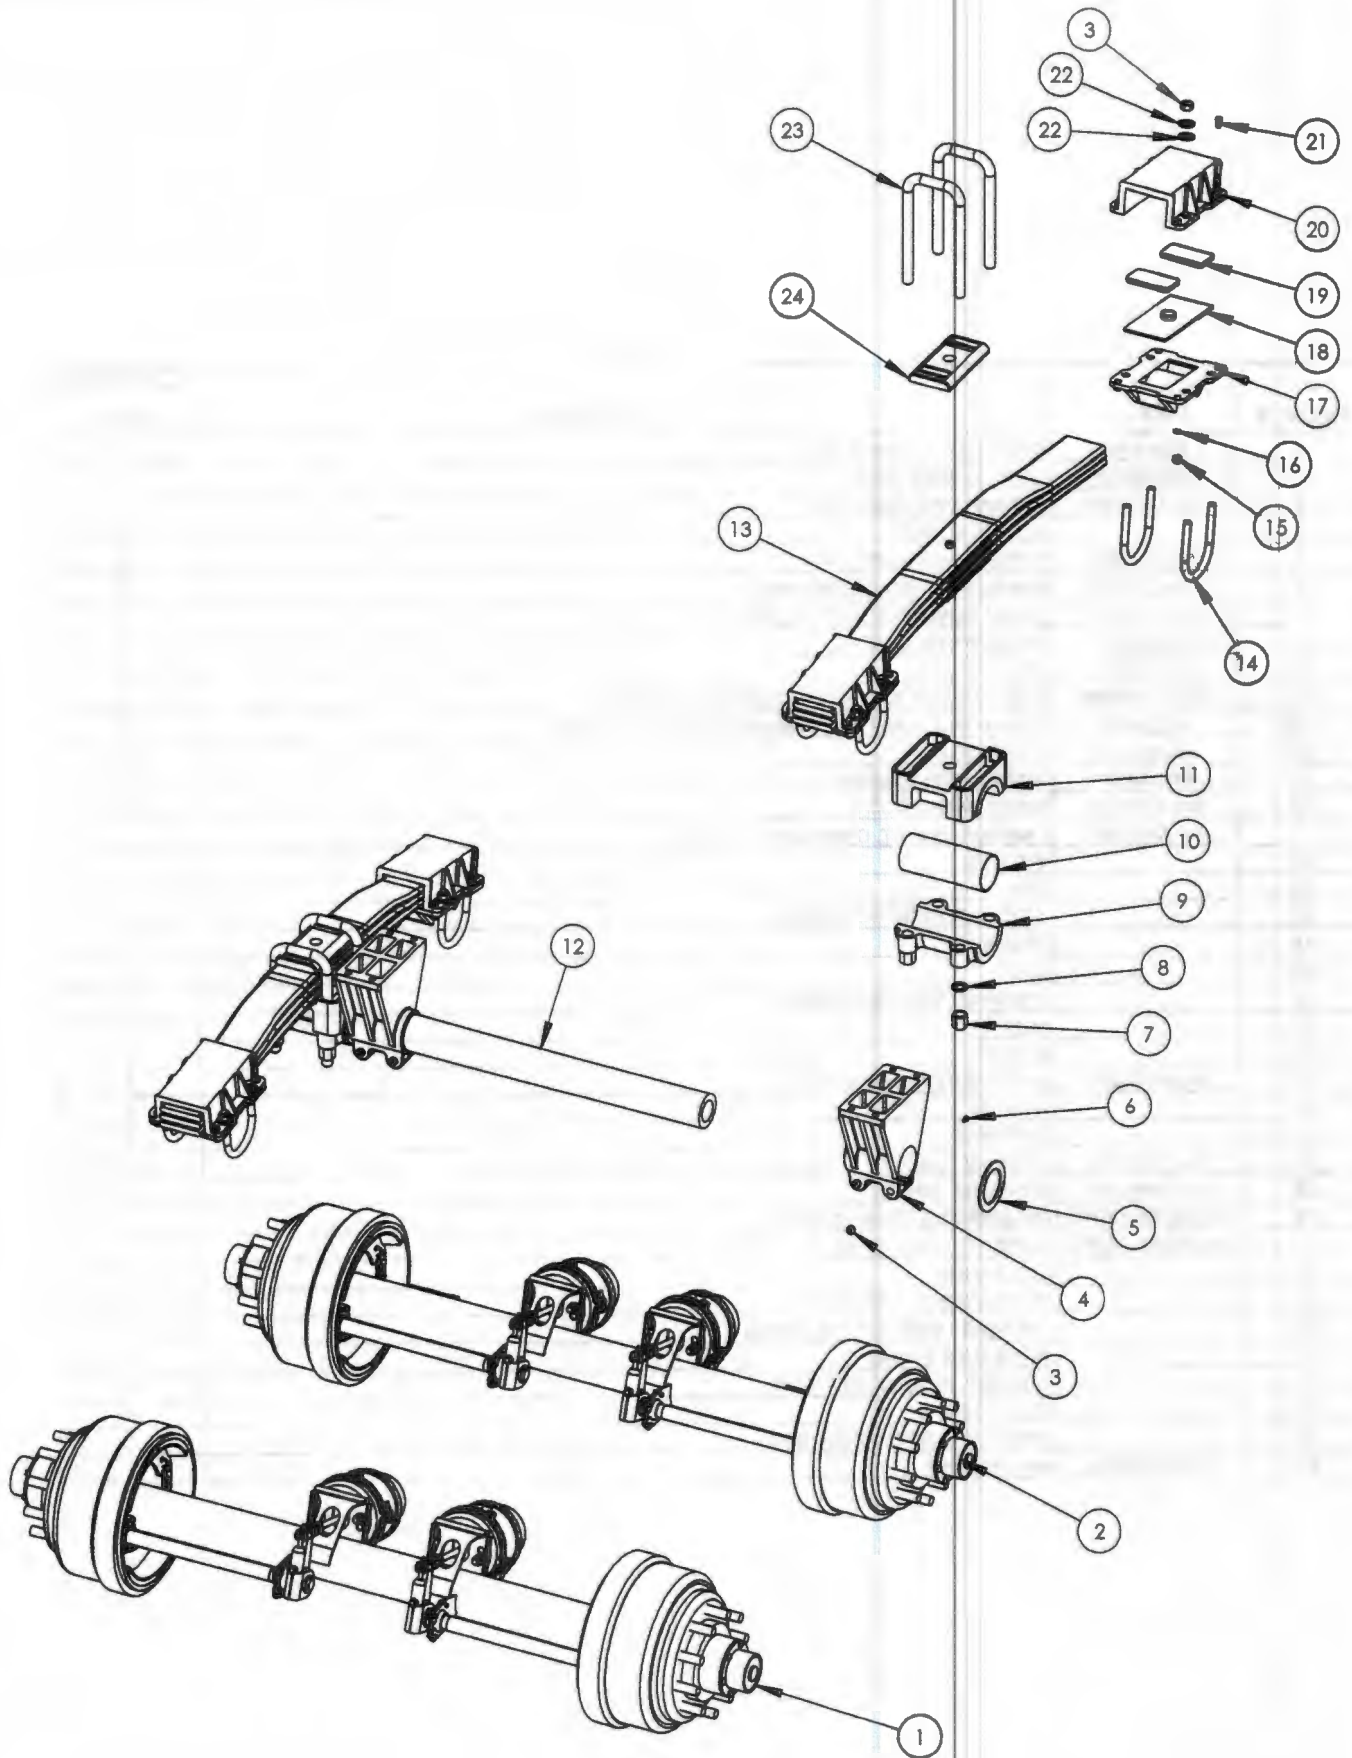

-Bottom dump trailers in 32-42 ft lengths, with Low Profile, and Lightweight versions available.

-Grain trailers in 34-42 ft lengths.

-Side dump trailers

-Walking floor trailers

-In addition, we offer a variety of suspension and tarp options to suit your needs.

ITEM #	PART #	DESCRIPTION	QTY PER AXLE
1	N&B4769	BOLT, 5/16-18 UNC X 3/4"	12
2	N&B5400	LOCK WASHER, 5/16"	12
3	AXL3404009	HUBCAP, INCLUDES ITEM 4	2
4		HUBCAP GASKET	2
5	AXLCS3301	WHEEL BEARING JAM NUT	2
7	AXLCS3303	WHEEL BEARING LOCK WASHER	2
8	AXLCS3300	WHEEL BEARING ADJUSTING NUT	2
9	AXL212049	OUTER WHEEL BEARING	2
10	AXL123365	BRAKE DRUM	2
11	AXL15984ABS	HUB WITH ABS TOOTH WHEEL (REAR AXLE ONLY)	2
11A	AXL15984	HUB WITHOUT ABS TOOTH WHEEL (FRONT AXLE ONLY)	2
12	AXLNB3266	WHEEL STUD	20
13	AXL218248	INNER WHEEL BEARING	2
14	AXL3070743	WHEEL BEARING SEAL	2
	AXLCSK1040	CAM BUSHING KIT, ITEMS 15-22, 24, 25	2
15		WASHER	4
16		SEAL	4
17		CAMSHAFT BUSHING, OUTER	2
18		SNAP RING	2
19		BOLT	8
20		CAMSHAFT BUSHING, INNER	2
21		BOLT	8
22		WASHER	2
23	AXLR801073	SLACK ADJUSTER ASSEMBLY	2
24		WASHER	2
25		SNAP RING	2
27	AXLCAM156L	CAMSHAFT, LEFT	1
28	AXLCAM156R	CAMSHAFT, RIGHT	1
29	BRK4410328080	ABS SENSOR (REAR AXLE ONLY)	2
	AXL4515Q200KIT	BRAKE KIT, ITEMS 30-36	2
30		BRAKE SHOE	4
31		BRAKE SHOE RETURN SPRING	2
32		PIN, BRAKE SHOE RETURN SPRING	4
33		BRAKE SHOE ROLLER	4
34		RETAINER, BRAKE SHOE ROLLER	4
35		ANCHOR PIN	4
36		BRAKE SHOE RETAINING SPRING	4
37	BRK3030GTS	AIR CHAMBER	2