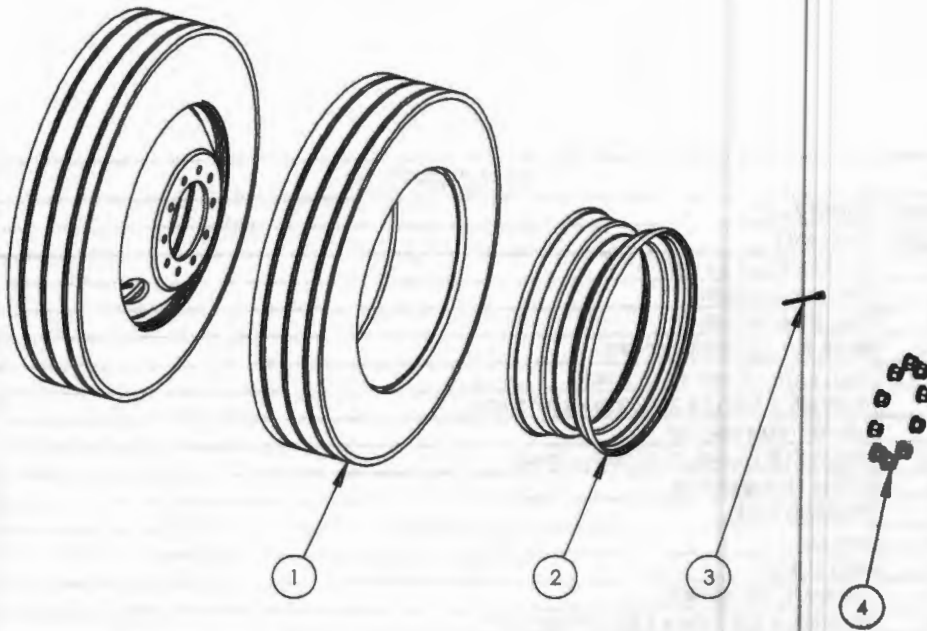

ITEM #	PART #	DESCRIPTION	QTY PER TRAILER
1		TIRE	8
2	WHL 28409PW	RIM	8
3	WHL TV 573	VALVESTEM	8
4	WHL3338	LUGNUT	40