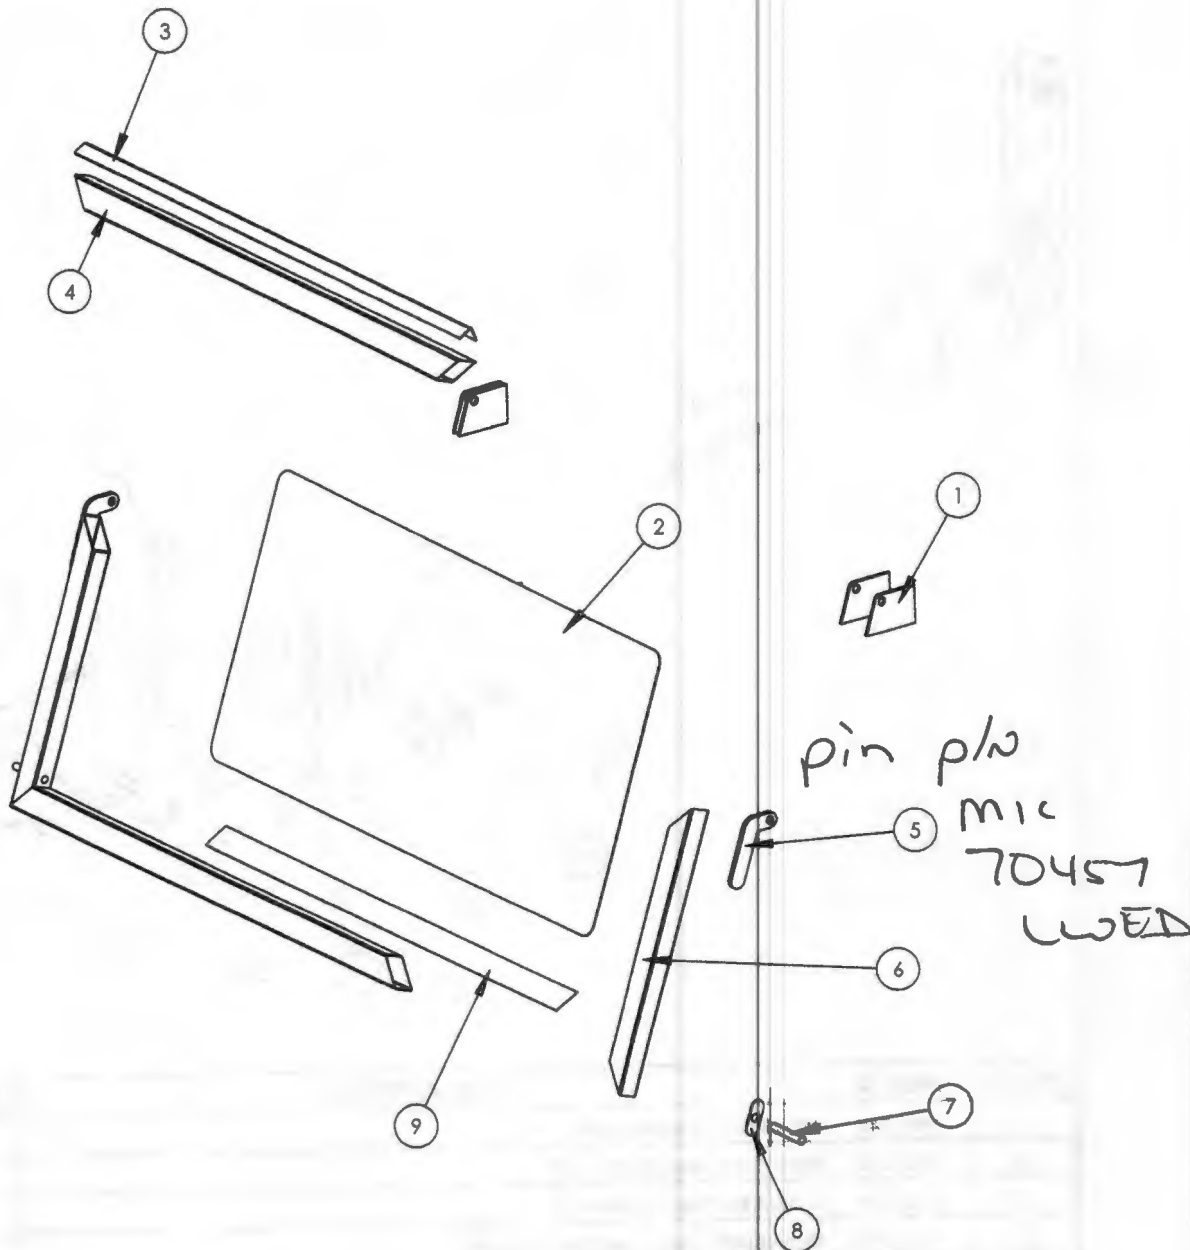

ITEM #	PART #	DESCRIPTION	QTY
1	MFG1089	BODY HINGE PLATE	4
2	MFG1081	DOOR SHEET	1
3	MFG1074	DOOR TOP SHEDDER	1
4	MFG1082	DOOR CROSSTUBE	2
5	MFG1088	DOOR HINGE	2
6	MFG1083	DOOR SIDE TUBE	2
7	MFG1087	LATCH PIN	2
8	MFG1086	LATCH PIN PLATE	2
9	MFG1085	OUTER DOOR SHEDDER	1