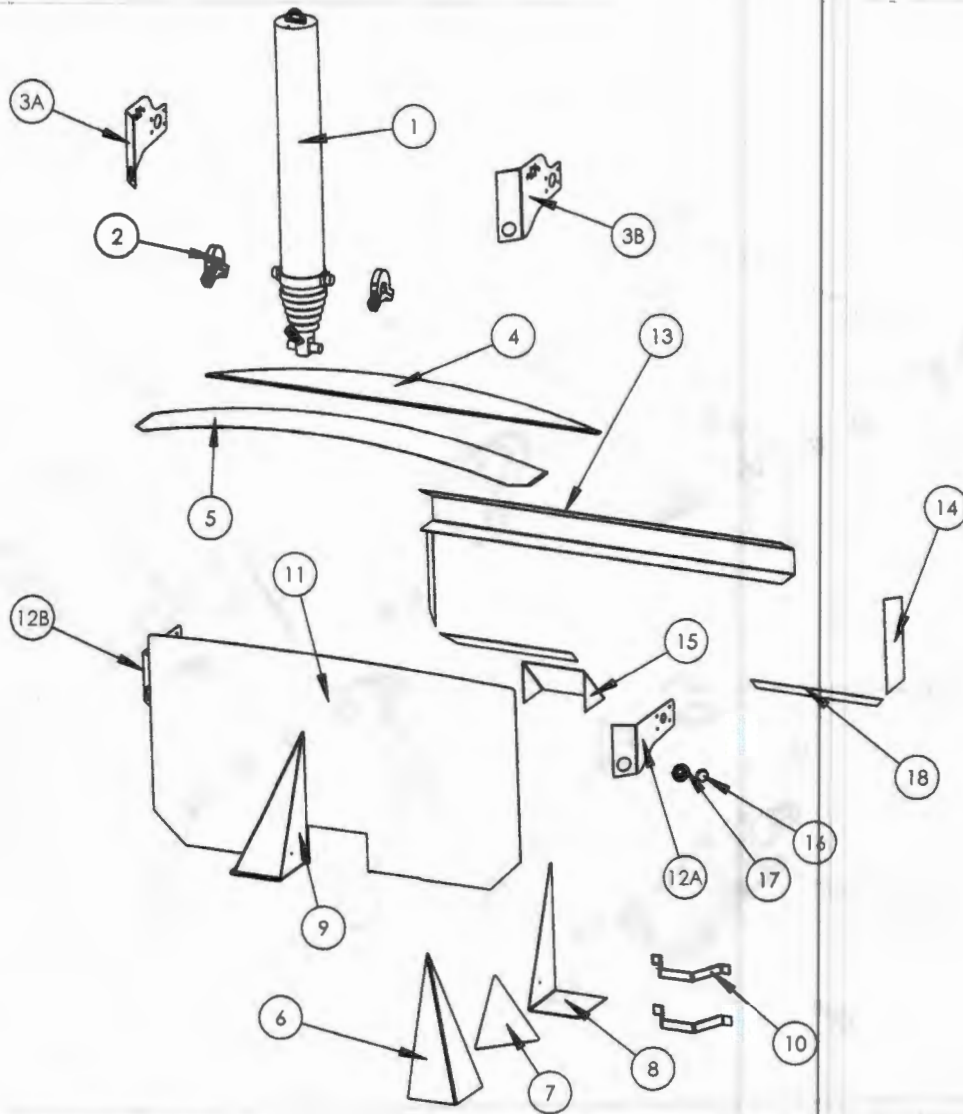

ITEM #	PART #	DESCRIPTION	QTY
1	HYD 85-499-265	LIFT CYL. (SPECIFY HEIGHT FOR REPLACMENT CYL.)	1
2	ASY5009	UPPER CYL MOUNT	1
3A	MFG1249	FLIP TARP CORNER BRACKET LEFT SIDE	1
3B	MFG1250	FLIP TARP CORNER BRACKET RIGHT SIDE	1
4	MFG1068	HEADER RIB** ONLY USED ON MODELS WITH ROLL TARP	1
5	MFG1071	HEADER COVER PLATE** ONLY USED ON MODELS WITH ROLL TARP	1
6	MFG1197	CYL. MOUNT OUTER COVER	2
7	MFG1072	CYL. MOUNT INNER BRACE PLATE	2
8	MFG1196	CYL. MOUNT PLATE LEFT	1
9	MFG1195	CYL. MOUNT PLATE RIGHT	1
10	MFG0053	LADDER RUNG	2
11	MFG1000	NOSE PLATE	1
12A	MFG1247	ROLL TARP CORNER BRACKET LEFT SIDE** ONLY USED ON MODELS WITH ROLL TARP	1
12B	MFG1248	ROLL TARP CORNER BRACKET RIGHT SIDE** ONLY USED ON MODELS WITH ROLL TARP	1
13	MFG1076	FRONT CHANNEL	1
14	MFG1077	FRONT UPPER GUSSET	2
15	MFG1070	DOGHOUSE	1
16	LTS45813-3	AMBER CLEARACNE LIGHT	2
17	LTS91410	FLUSHMOUNT CLEARANCE LIGHT GROMMET	2
18	MFG1073	NOSE PLATE LOWER GUSSET	2