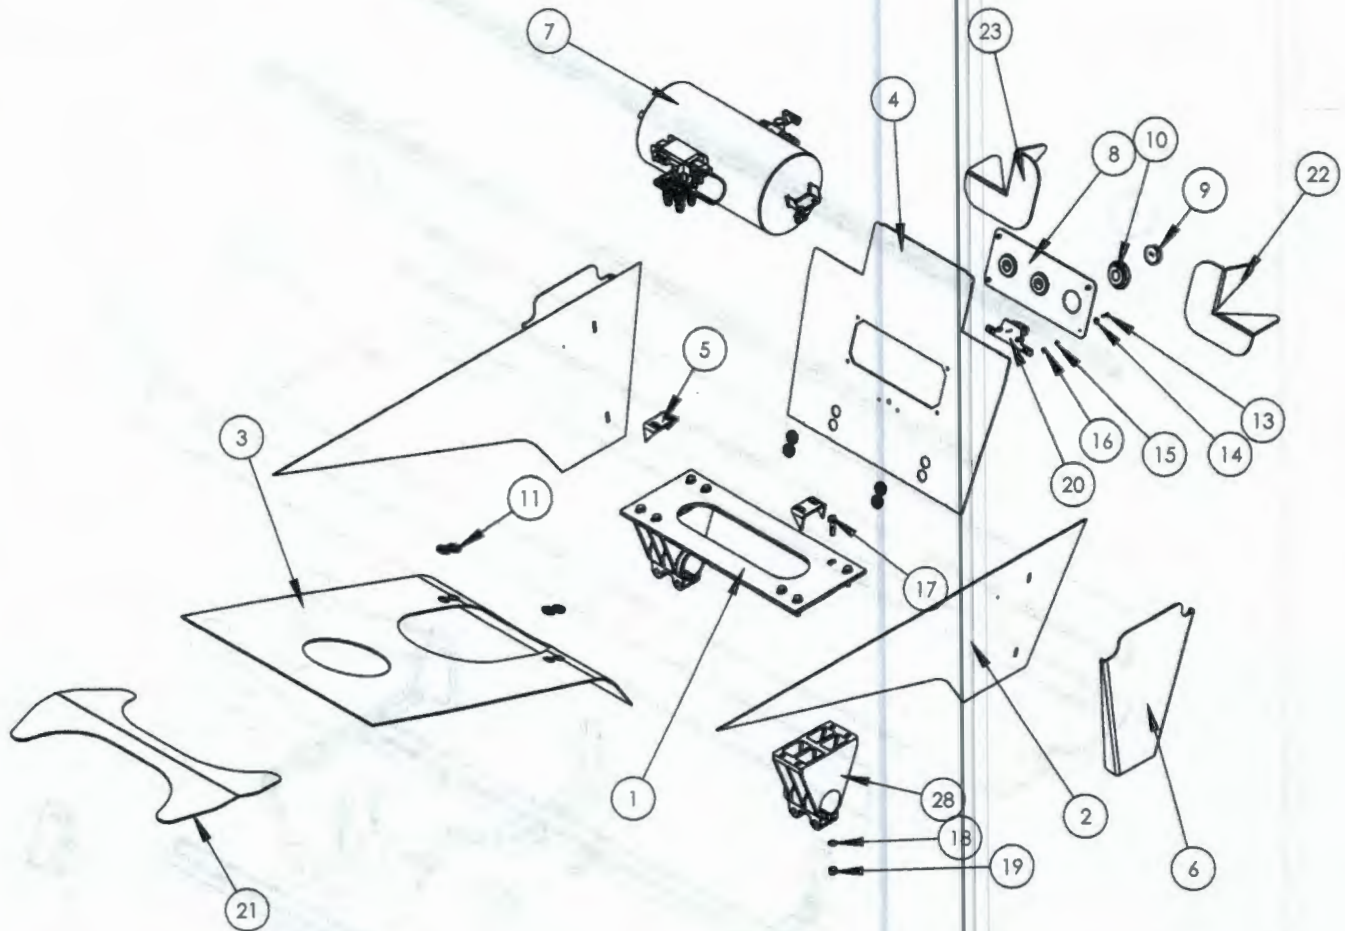

ITEM #	PART #	DESCRIPTION	QTY
1	MFG1137	BOGEY POD BOTTOM PLATE	1
2	MFG1138	BOGEY POD SIDE PLATE	2
3	MFG1139	BOGEY POD FRONT PLATE	1
4	MFG1140	BOGEY POD REAR PLATE	1
5	MFG0148	BOGEY POD BRAKE TANK BRACKET	2
6	MFG1141	BOGEY POD SIDE CHANNEL	2
7		BRAKE TANK ASSEMBLY (SEE PAGE 20)	1
8	MFG0150	BOGEY POD REAR COVER PLATE	1
9	LTS45812-36	CLEARANCE LIGHT, RED	3
10	LTS91410	CLEARANCE LIGHT GROMMET, FLUSH MOUNT	3
11	MIC9600K51	1" GROMMET	8
12	SUS897-01	H-900 SUSPENSION TRUNION HANGER	2
13	N&B4753	BOLT, 1/4-20 UNC X1	6
14	N&B3350	FLAT WASHER, 1/4"	6
15	N&B5350	LOCK WASHER, 1/4"	6
16	N&B1350	NUT, 1/4-20 UNC	6
17	N&B1666	BOLT, 5/8-11 UNC X 2.5" GRADE 8	8
18	N&B4650	5/8" MACHINE BUSHING	16
19	N&B51650	NUT, 5/8-11 UNC	8
20	LTSM436B	LICENSE PLATE BRACKET	1
21	MFG1191	FRONT BOGIEPOD WELD PLATE	1
22	MFG1192	LEFT REAR BOGIEPOD CORNER BRACE	1
23	MFG1193	RIGHT REAR BOGIEPOD CORNER BRACE