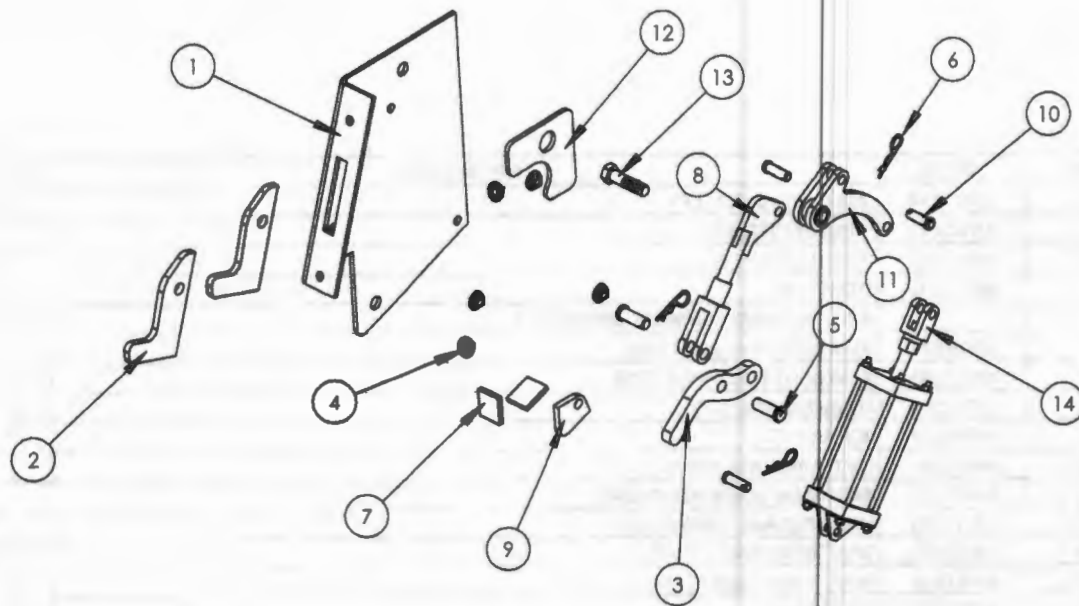

ITEM #	PART #	DESCRIPTION	QTY
1	MFG1066	LATCH MOUNT PLATE LEFT SIDE	1
2	MFG1109	LATCH GUIDE PLATE	2
3	MFG1108	LATCH FINGER	1
4	N&B SF3066	3/8-16 WELD NUT	5
5		5/8" X 1.75" CLEVIS PIN	2
6		1/8" HAIRPIN CLIP	4
7	MFG1199	LOWER CYL. TAB EXTENSION PLATE	2
8	ASYS108	LATCH LINK	1
9	MFG1198	LOWER CYL. TAB	1
10	MIC B27081/26A	1/2" X 1.5" CLEVIS PIN	3
11	ASYS111	LEFT CAMOVER PIVOT LINK	1
12	MFG1075	PIVOT REINFORCMENT PLATE	1
13	N&B 1666	BOLT, 5/8-11 UNC 2.5" G8	1
14	MIC C50265-PK	LATCH CYL.	1