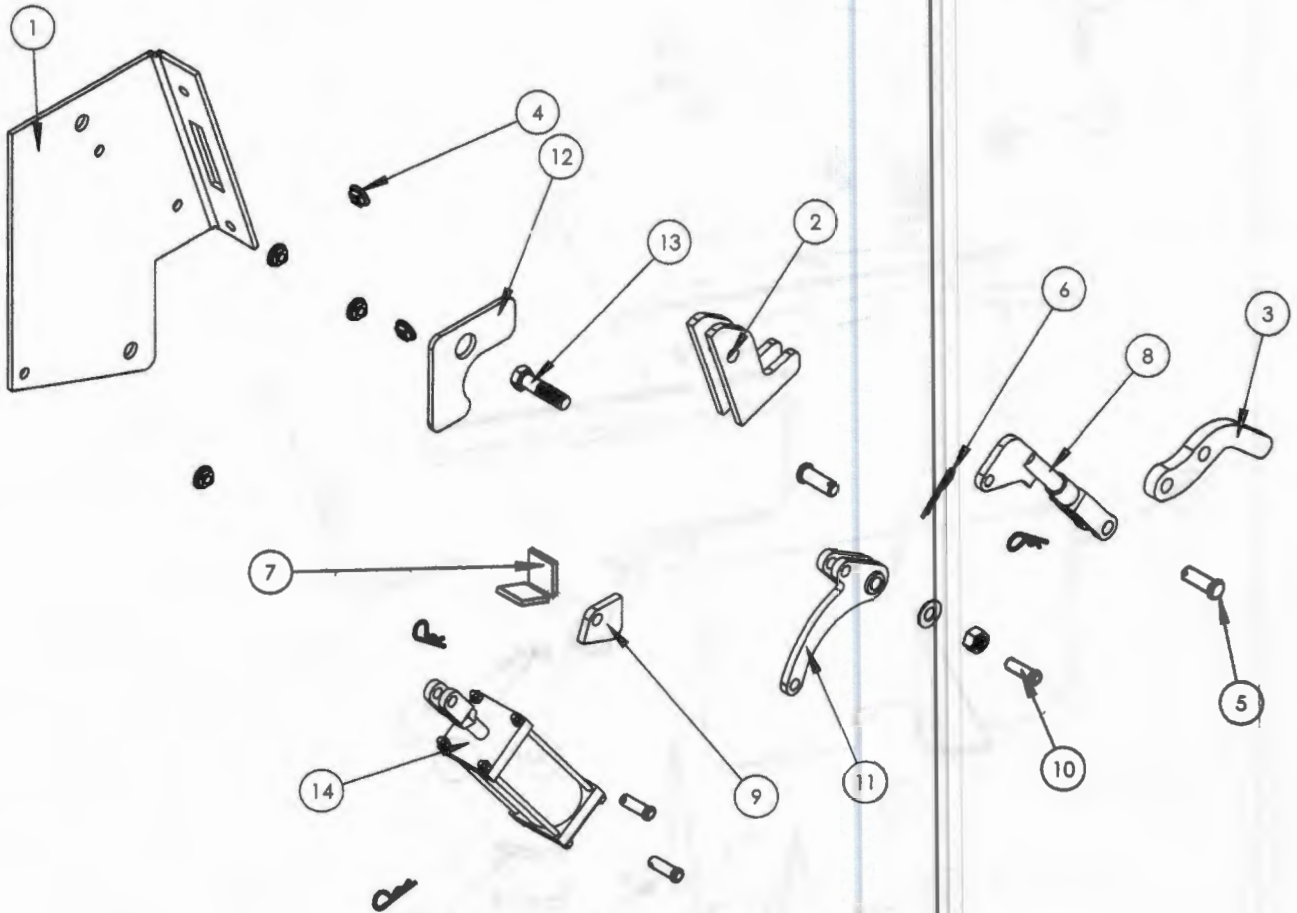

ITEM #	PART #	DESCRIPTION	QTY
1	MFG1065	LATCH MOUNT PLATE RIGHT SIDE	1
2	MFG1109	LATCH GUIDE PLATE	2
3	MFG1108	LATCH FINGER	1
4	N&B SF3066	3/8-16 WELD NUT	5
5		5/8" X 1.75" CLEVIS PIN	2
6		1/8" HAIRPIN CLIP	4
7	MFG1199	LOWER CYL. TAB EXTENSION PLATE	2
8	ASY5108	LATCH LINK	1
9	MFG1198	LOWER CYL. TAB	1
10	MIC B27081/26A	1/2" X 1.5" CLEVIS PIN	3
11	ASY5112	RIGHT CAMOVER PIVOT LINK	1
12	MFG1075	PIVOT REINFORCEMNT PLATE	1
13	N&B 1666	BOLT, 5/8-11 UNC 2.5" G8	1
14	MIC C50265-PK	LATCH CYL.	1