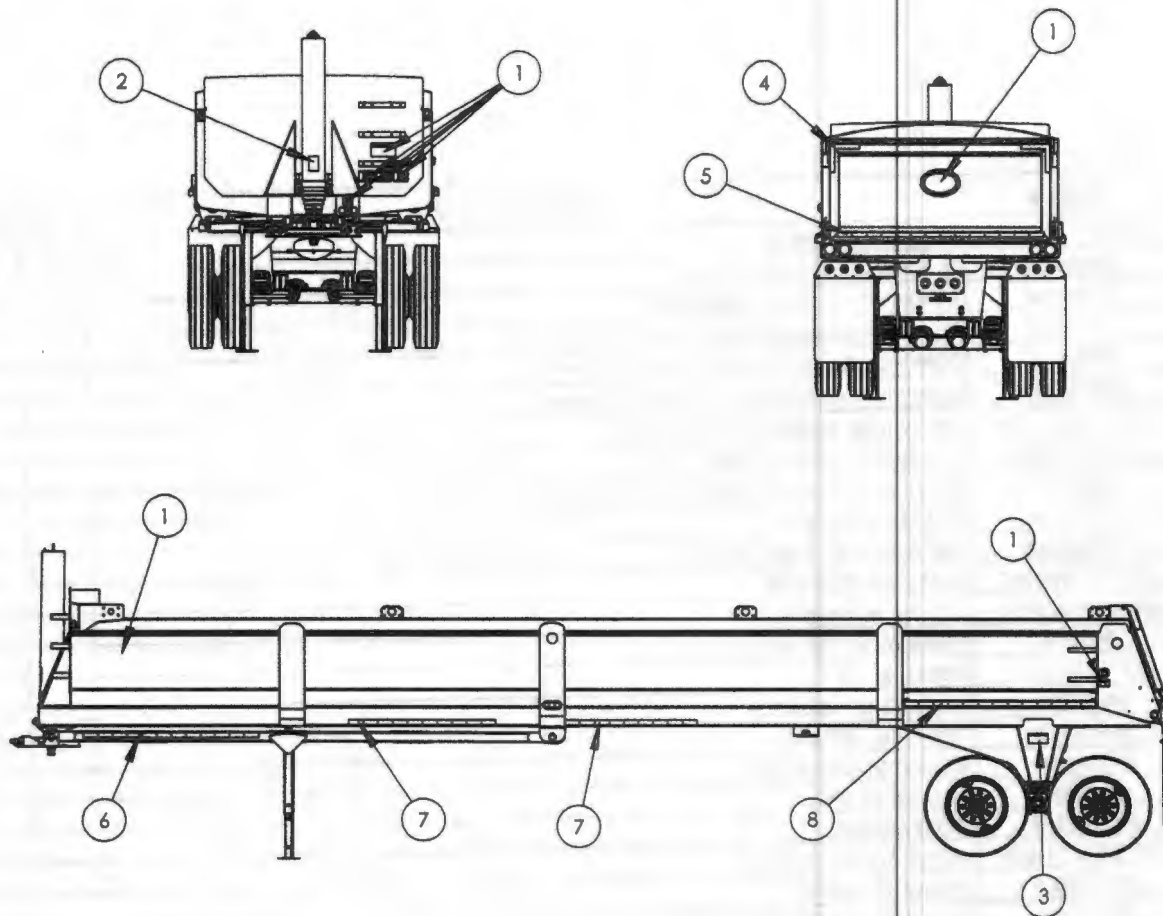

ITEM#	PART#	DESCRIPTION	QTY
1	LBL-LWEDKIT	DECAL KIT	1
2		LIFT CYLINDER DECAL	1
3		HUTCH WARNING DECAL, LEFT SIDE ONLY	1
4	LTS40641	REFLECTIVE CONSPICUITY TAPE, WHITE ONLY RIGHT ANGLE, REAR DOOR	2
5	LTS41050-84	REFLECTIVE CONSPICUITY TAPE, 84", REAR DOOR	1
6	LTS41050-72	REFLECTIVE CONSPICUITY TAPE, 72", DRAFT ARM BOTH SIDES	2
7	LTS41050-60	REFLECTIVE CONSPICUITY TAPE, 60", LONGITUDINAL BOTH SIDES	4
8	LTS41050-78	REFLECTIVE CONSPICUITY TAPE, 78", REAR FENDER	2