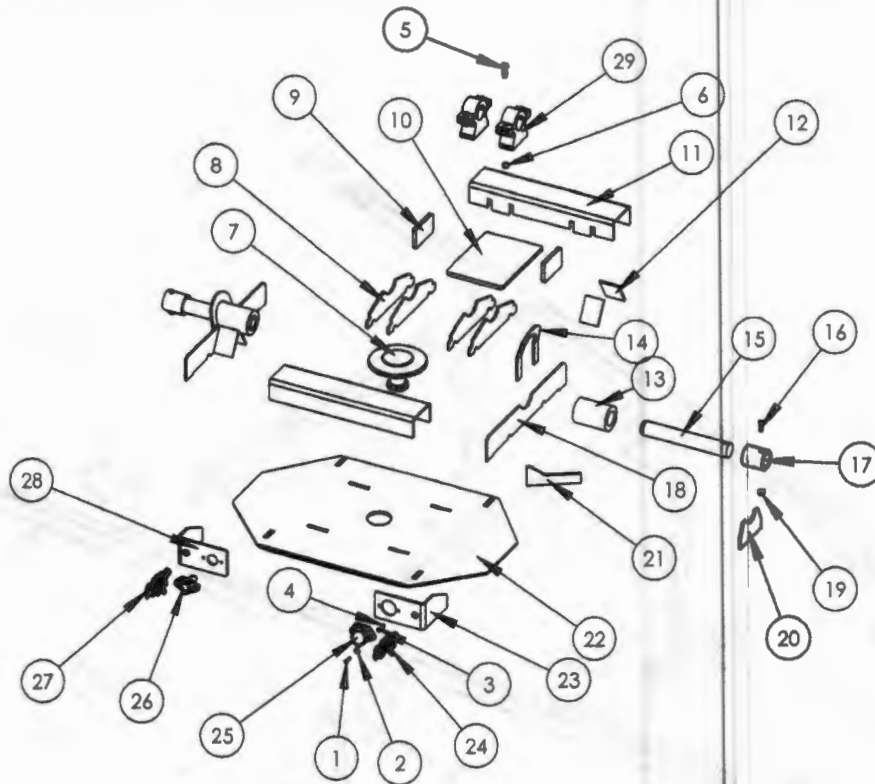

ITEM #	PART #	DESCRIPTION	QTY
1	N&B4753	BOLT, 1/4-20 UNC 1"	4
2	N&B3350	FLAT WASHER, 1/4"	4
3	N&B3550	LOCK WASHER, 1/4"	4
4	N&B1350	NUT, 1/4-20 UNC	4
5	N&B4824	BOLT, 5/8-11 UNC 2"	4
6	N&B1550	NUT, 5/8-11 UNC	4
7	MIC2084194	KINGPIN	1
8	MFG1100	INSIDE CRADLE PLATE	4
9	MFG0276	CYL. PIN SIDE PLATE	2
10	MFG0275	KINGPIN PLATE	1
11	MFG0267	5TH WHEEL CHANNEL	2
12	MFG0274	CRADLE GUSSET	4
13	MFG1101	CRADLE DOM	2
14	MFG1105	GUIDE PLATE	2
15	MICMC0006	PIVOT PIN	2
16	N&B4829	BOLT, 1/2-13 UNC 3.5"	2
17	MICMC0011	OUTSIDE PIN DOM	2
18	MFG1102	SIDE RADIUS PLATE	2
19	N&B1550	NYLOCK NUT, 1/2-13 UNC	2
20	MFG1103	BUSHING SUPPORT PLATE	2
21	MFG1104	BUSHING SUPPORT PLATE GUSSET	2
22	MFG0266	5TH WHEEL PLATE	1
23	MFG0265	LEFT GLADHAND BRACKET	1
24		EMERGENCY GLADHAND ASSEMBLY (SEE PAGE 20-21)	1
25		7 PIN RECEPTACLE (SEE PAGE 18-19)	1
26		6 PIN RECEPTACLE (SEE PAGE 18-19)	1
27		SERVICE GLADHAND ASSEMBLY (SEE PAGE 20-21)	1
28	MFG0264	RIGHT GLADHAND BRACKET	1
29	ASY5029	LOWER CYL. MOUNT ASSEMBLY	2