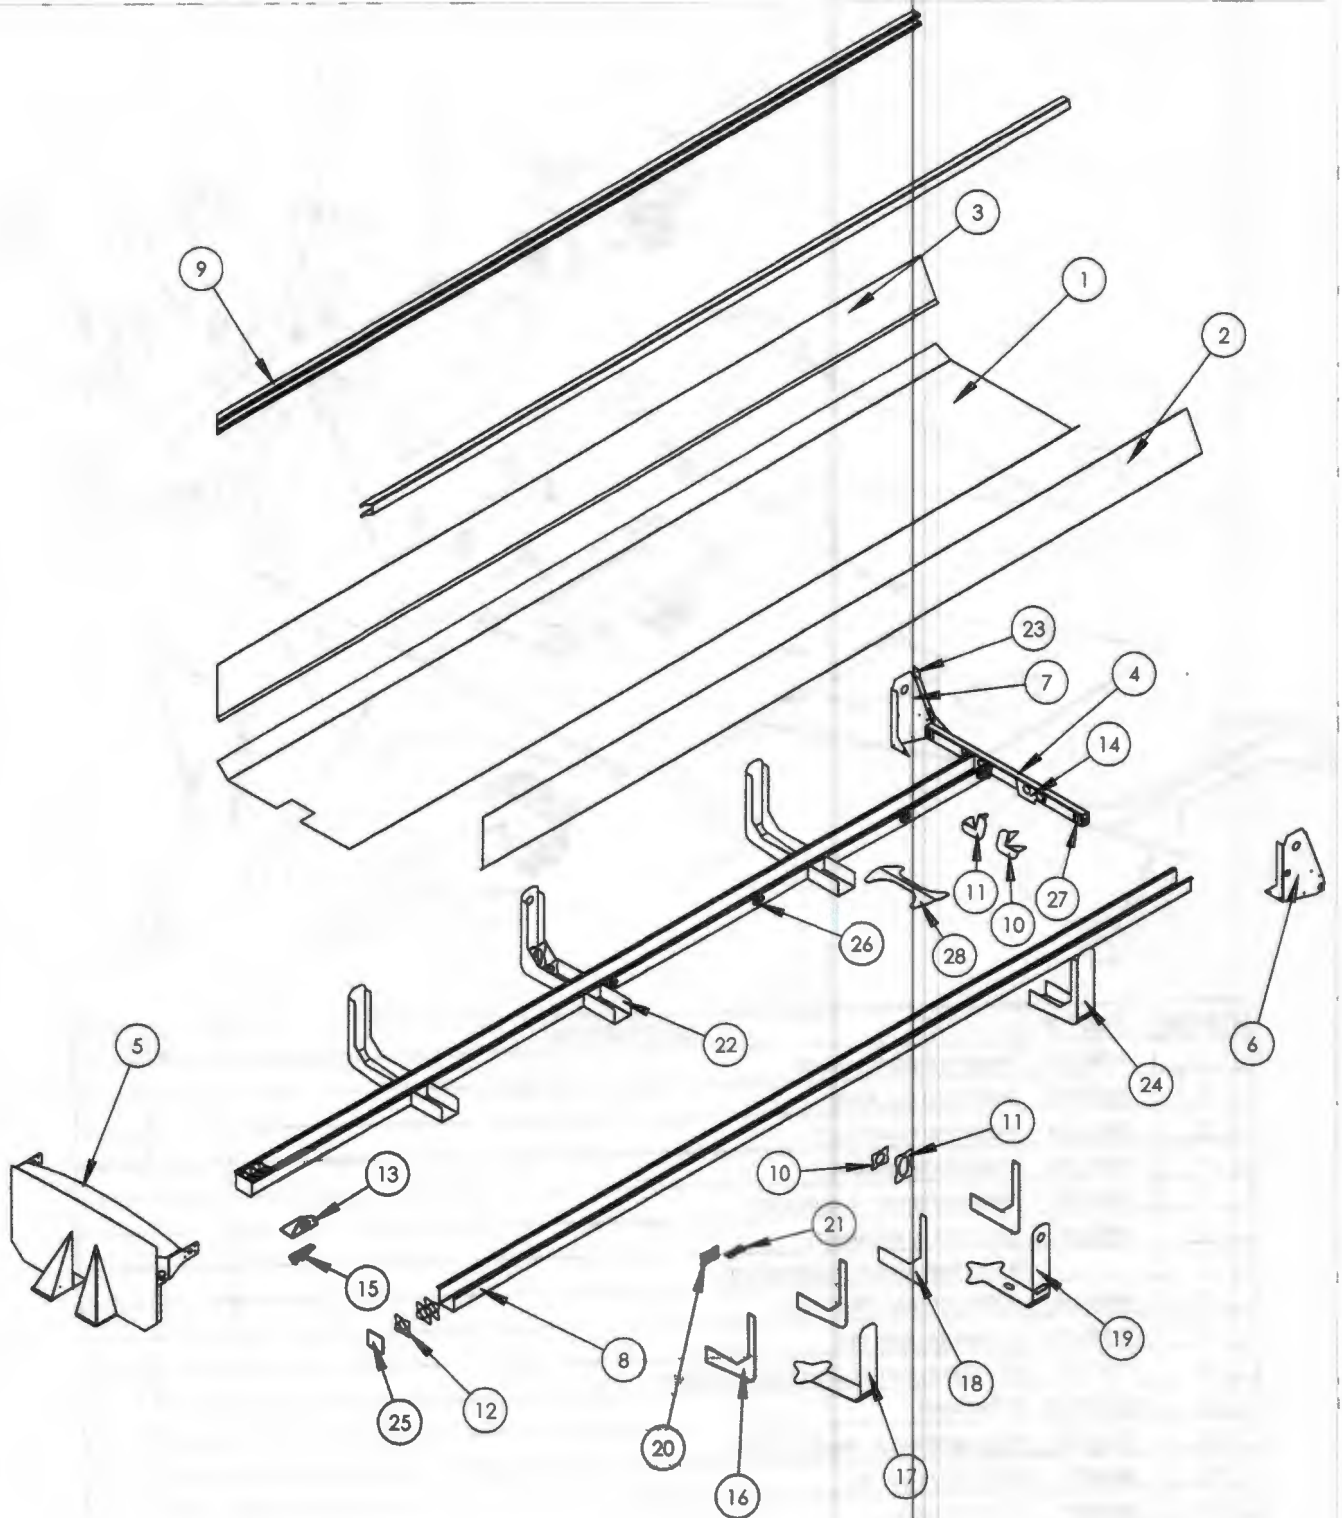

ITEM #	PART #	DESCRIPTION	QTY
1	MFG1234	TUB FLOOR SHEET (37')	1
2	MFG1233	TUB SIDE LEFT (37')	1
3	MFG1232	TUB SIDE RIGHT (37')	1
4	MFG1093	LIGHT TUBE	1
5		ROLL TARP NOSE ASSEMBLY, SEE PAGE 12	1
6	MFG1064	REAR BODY BRACE LEFT SIDE	1
7	MFG1063	REAR BODY BRACE RIGHT SIDE	1
8	MFG1044	LONGITUDINAL (37')	2
9	MFG1023	TOP RAIL (37')	2
10	MFG1192	LEFT REAR BOGIE POD GUSSET	1
11	MFG1193	RIGHT REAR BOGIE POD GUSSET	1
12	MFG1080	LONGITUDINAL INNER GUSSET	6
13	MFG1079	DRAFTARM CRADLE PLATE	2
14	MFG1235	REAR TUBE ACCESS PLATE	2
15	MFG1231	HD CRADLE	2
16	MFG1240	INTERMEDIATE BODY BRACE SIDE PLATE	8
17	MFG1241	FRONT INTERMEDIATE BODY BRACE CAP PLATE	2
18	MFG1239	MIDDLE BODY BRACE SIDE PLATE	4
19	MFG1238	MIDDLE BODY BRACE CAP PLATE	2
20	MFG1243	LARGE INTERMEDIATE BODY BRACE INSIDE GUSSET	4
21	MFG1244	SMALL INTERMEDIATE BODY BRACE INSIDE GUSSET	4
22	MFG1148	BODY BRACE CENTER CROSSMEMBER	2
23	MFG1078	TOP RAIL REAR COVER	2
24	MFG1242	REAR INTERMEDIATE BODY BRACE CAP PLATE	2
25	MFG1069	LONGITUDINAL FRONT COVER	2
26	MFG0991	OVAL ACCESS	12
27	MFG0055	OVAL LOOM	2
28	MFG1191	FRONT BOGIE POD GUSSET	1