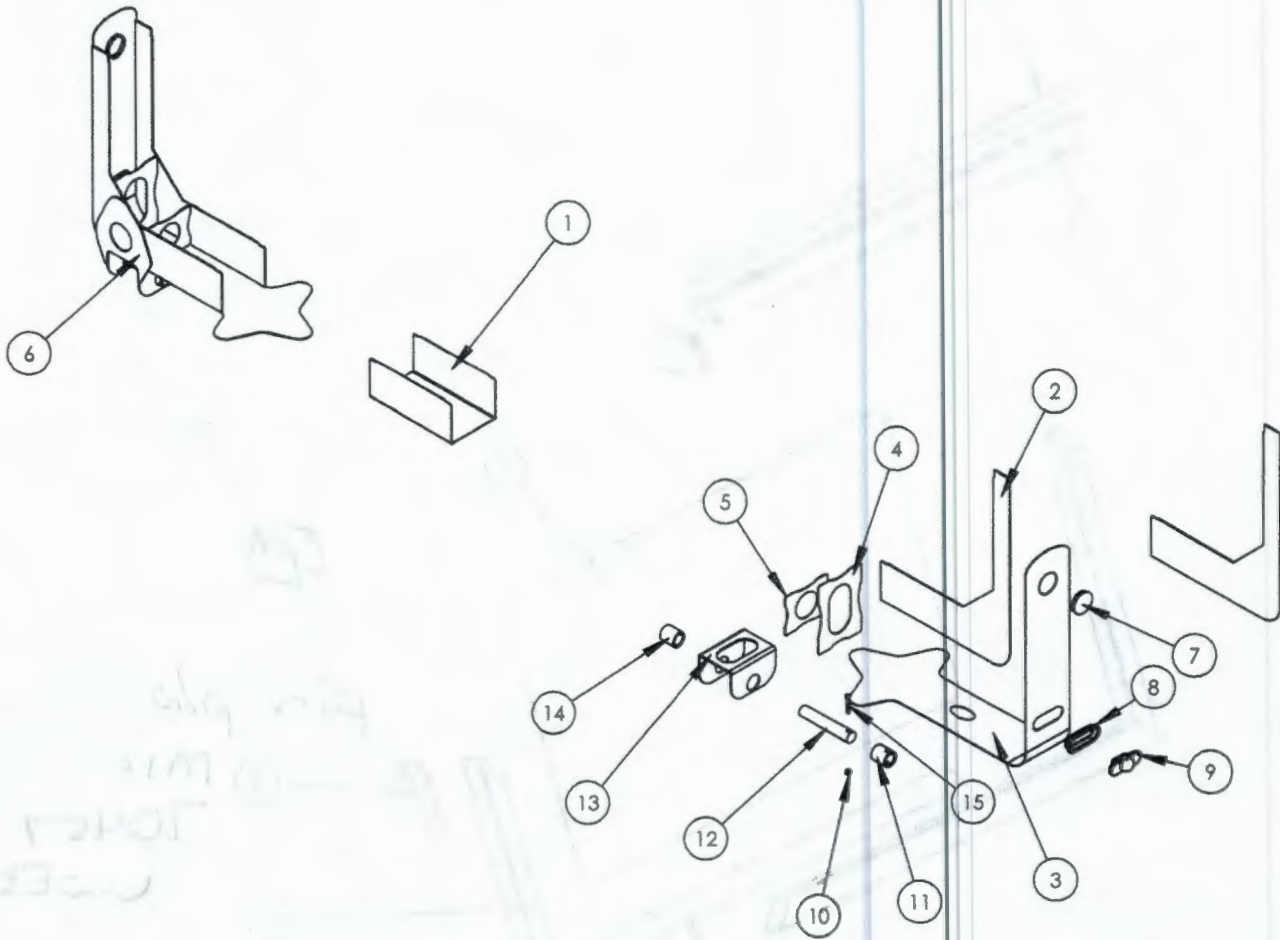

ITEM #	PART #	DESCRIPTION	QTY
1	MFG1148	BODY BRACE CROSSMEMBER	1
2	MFG1239	MIDDLE BODY BRACE SIDE PLATE	4
3	MFG1238	MIDDLE BODY BRACE CAP PLATE	2
4	MFG1146	MIDDLE BODY BRACE LARGE INSIDE GUSSET	2
5	MFG1147	MIDDLE BODY BRACE SMALL INSIDE GUSSET	2
6	MFG1009	MIDDLE BODY BRACE WELD PLATE	4
7	MIC 2473	4" DOME PLUG	2
8	LTS92420	OVAL LIGHT GROMMET	2
9	LTS52513	SIDE CLEARANCE/TURN SIGNAL LAMP	2
10		LOCK NUT, 1/2-13 UNC NYLOCK	2
11	MICMC0011	OUTSIDE DRAFT ARM BUSHING	2
12	MICMC0007	DRAFT ARM PIN	2
13	MFG1090	DRAFT ARM MOUNTING PLATE	2
14	MICMC0013	INSIDE DRAFT ARM BUSHING	2
15		BOLT, 1/2-13 UNC 3.5" GRADE 8