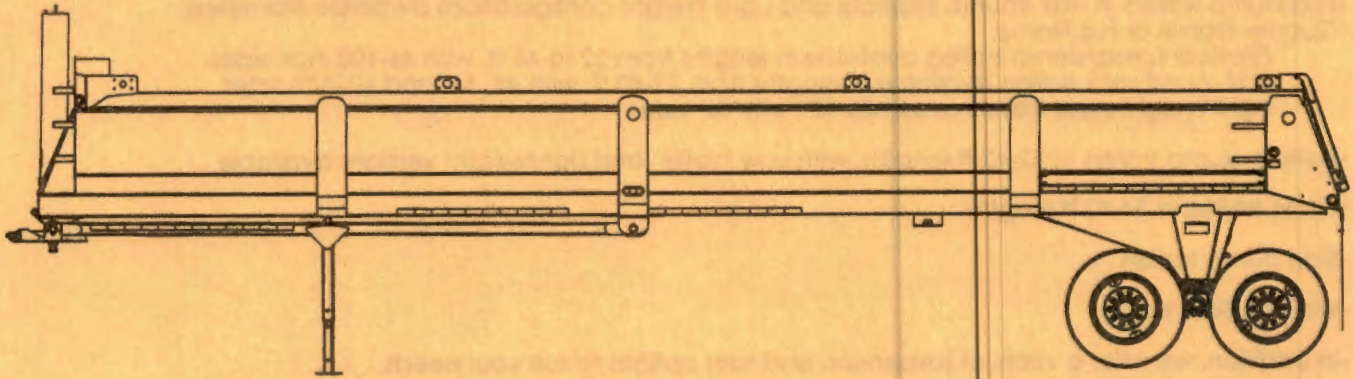

# PARTS BOOK

LIGHT WEIGHT END DUMP TRAILER  
37' LENGTH 36" SIDE HEIGHT

CONSTRUCTION TRAILER SPECIALISTS, INC.

2535 ROSE PARKWAY  
SIKESTON, MO 63801  
TOLL FREE: 888-669-0003  
PH: 573-481-0941  
FX: 573-481-0953  
E-MAIL: [parts@trailerbuilders.com](mailto:parts@trailerbuilders.com)  
[sales@trailerbuilders.com](mailto:sales@trailerbuilders.com)  
[www.constructiontrailerspecialists.com](http://www.constructiontrailerspecialists.com)

## PARTS BOOK

Thanks for choosing Construction Trailer Specialists, Inc., we manufacture a line of trailers in a size to fit your needs.

-End dump trailers in Half Round, Elliptical and Light Weight configurations available Frameless, Quarter Frame or Full Frame.

-Bottom dump trailers in 32-42 ft lengths, with Low Profile, and Lightweight versions available.

-Grain trailers in 34-42 ft lengths.

-Side dump trailers

-Walking floor trailers

-In addition, we offer a variety of suspension and tarp options to suit your needs.