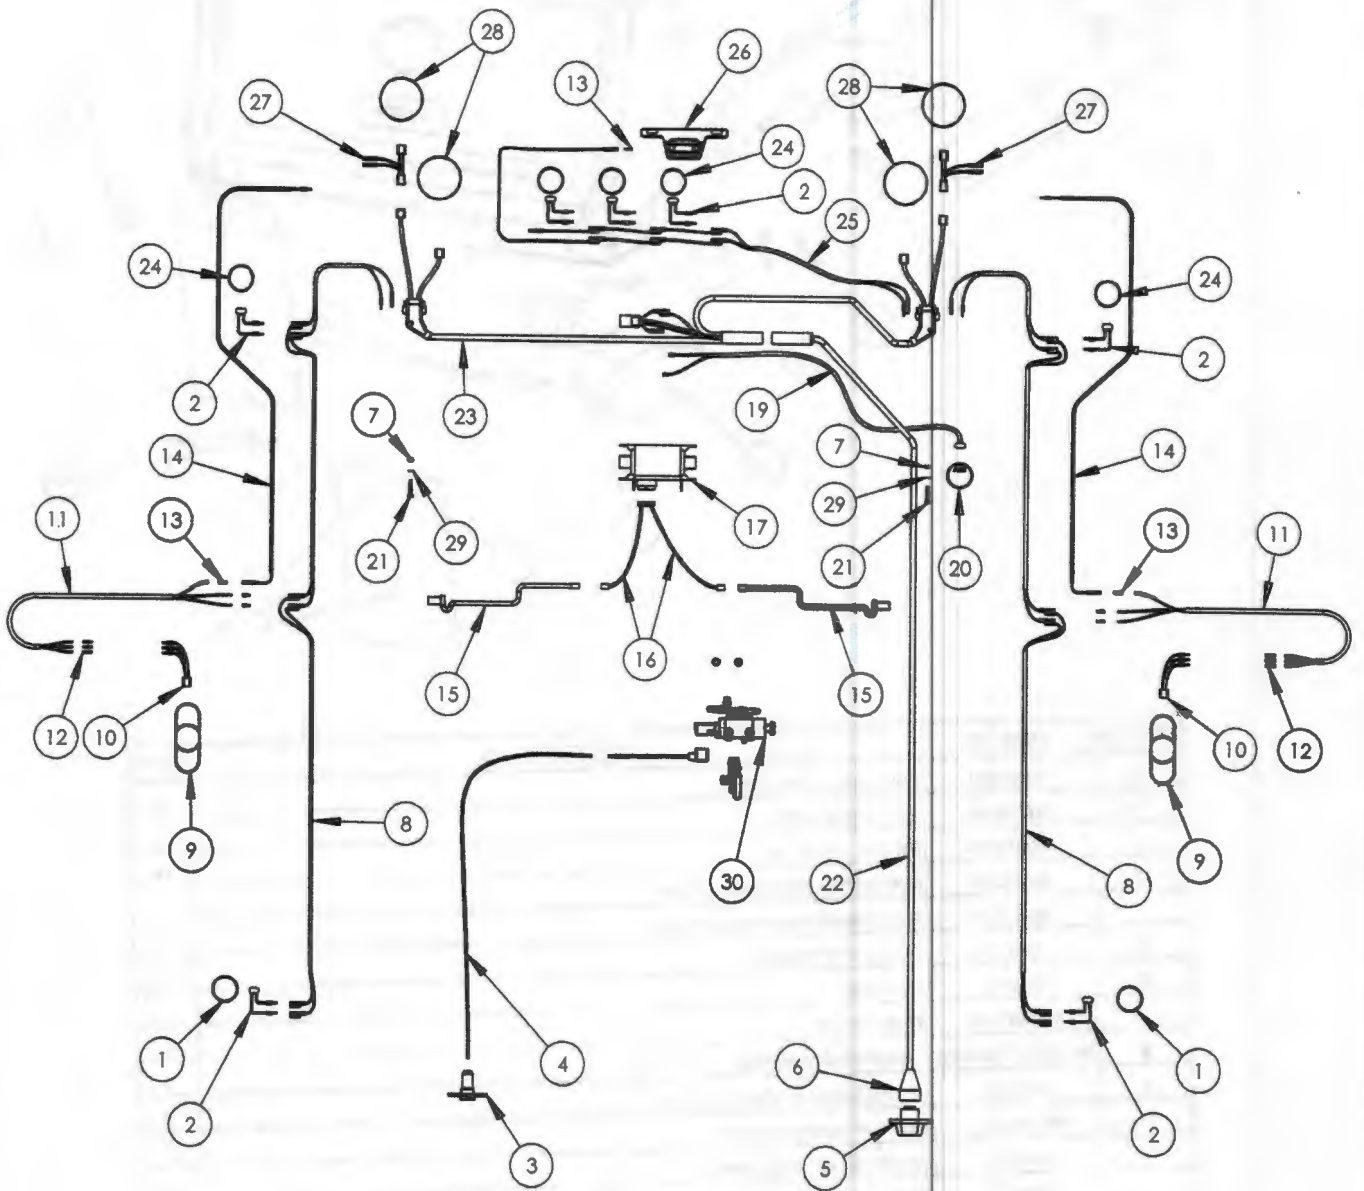

ITEM#	PART#	DESCRIPTION	QTY
1	LTS45813-3	AMBER CLEARANCE LIGHT	2
2	LTS66851	TWO WIRE PLUG	5
3	LTS73635	6 PIN RECEPTACLE	1
4	AIC1291-1001PW6A	GATE/LATCH CONTROL VALVE WIRE	1
5	LTS15-720	7 PIN RECEPTACLE	1
6	LTS15-720-01	7 PIN RECEPTACLE BOOT	1
7	N&B1350	NUT, 1/4-20 UNC	2
8	LTS01-6615-V6	SIDE CLEARANCE LIGHT WIRE	2
9	LTS52513	MIDDLE SIDE CLEARANCE/SIGNAL LIGHT	2
10	LTS66825	3 WIRE PLUG	2
11	LTS91445-60	MIDDLE SIDE DROPPER WIRE	2
12	LTS82920	FEMALE CRIMP PLUG	6
13	LTS25271	MALE CRIMP PLUG	7
14		MIDDLE SIDE SIGNAL LIGHT WIRE	2
15	BRK4410328080	ABS SENSOR	2
16	BRK4497130300	ABS SENSOR WIRE	2
17	BRK4005001010	ECU/VALVE ASSEMBLY	1
18	BRK4493260400	ECU WIRE	1
19	LTS-05-2014-74	ABS LIGHT WIRE	1
20	LTS78343	ABS LIGHT	1
21	N&B4755	BOLT, 1/4-20 UNC X 1.5"	2
22	LTS01-6601-80	7 WIRE HARNESS	1
23	LTS01-6601-80	REAR WIRE HARNESS, (SOLD WITH ITEM 22)	1
24	LTS45812-3	RED CLEARANCE LIGHT	5
25	LTS01-6615-V5	REAR CLEARANCE LIGHT WIRE	1
26	LTSM436B	LICENSE PLATE BRACKET WITH LIGHT	1
27	LTS66820	SIGNAL LIGHT PLUG	2
28	LTS52772	TAILLIGHT	4
29	N&B5350	LOCKWASHER, 1/4"	2
30	AIC B511ABB47NDC	GATE LATCH CONTROL VALVE	1